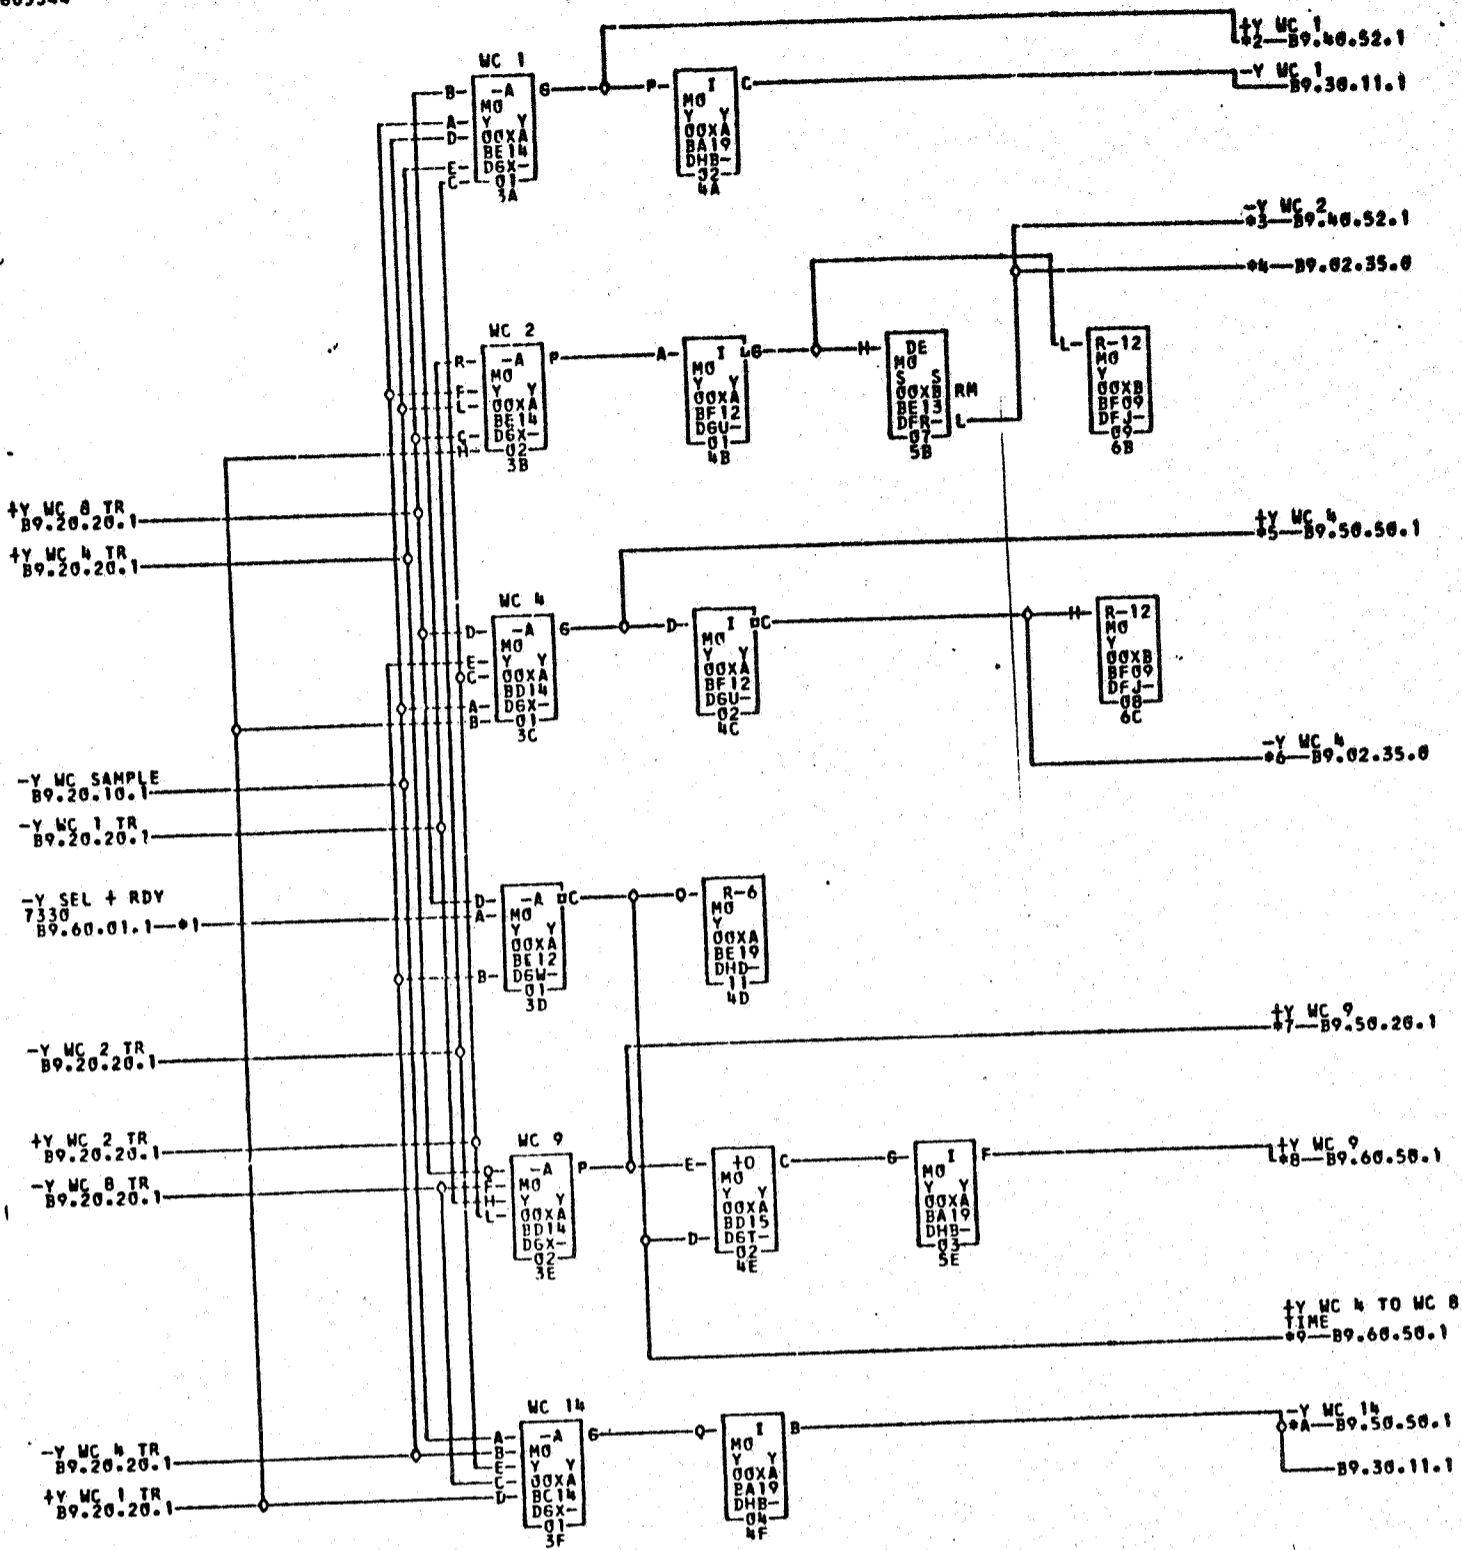

005544

WRITE CLOCK GATING

TAU 9 B9.20.30.1

TAG DATE

A 10.4.62
TA 1233

B 12.3.63
TA 1775

*1-00XBAG1A
*7-00XBE02H

*2-00XBE02M
*8-00XBC01D

*3-00XBE02Q
*9-00XBE01G

*4-00XBC02P
*A-00XBC01Q

*5-00XBC01R

*6-00XBD02D

00XB 02B, 1401
00XB 14C4 1410

COMMENTS

TAG DATE	E.C.NO.	TAG DATE	E.C.NO.	TAG DATE	E.C.NO.	TAG DATE	E.C.NO.
A 11-30-61	113420	B 12-13-62	116749C				