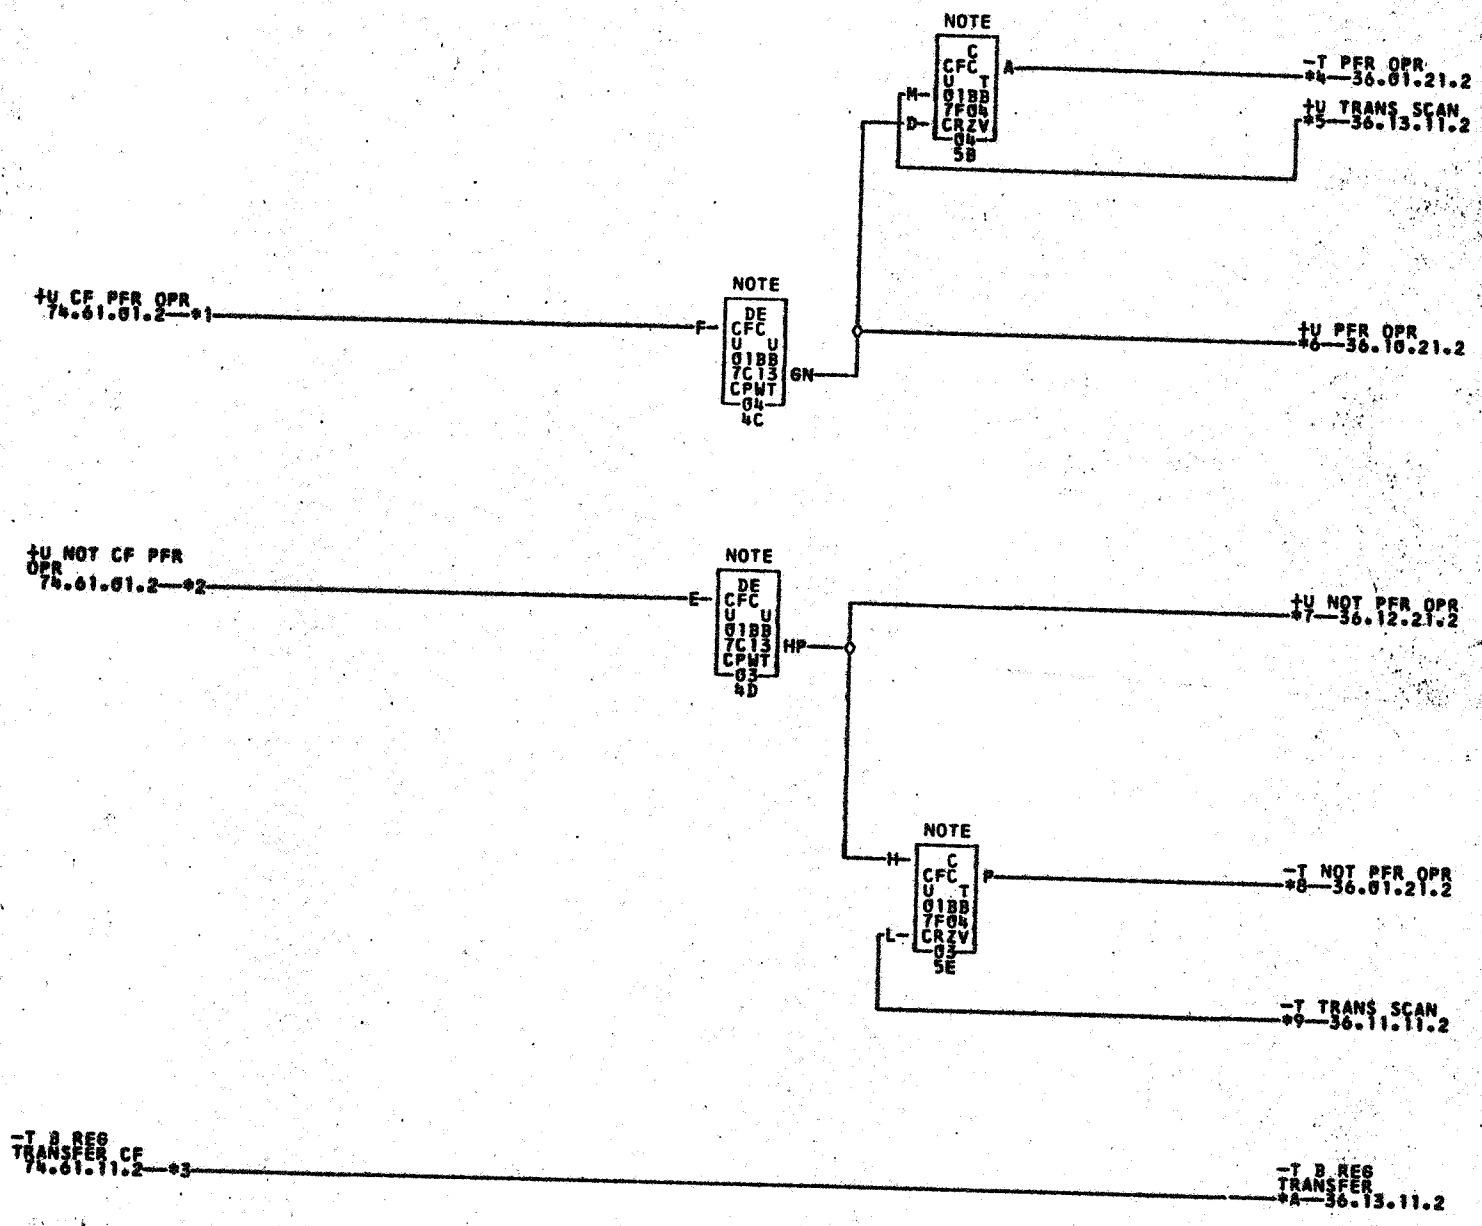

0723773

PFR OPR DRIVE CF FEATURE NO PFR

INDICFC

74.65.01.2

TAG DATE

B 5.4.62

TA 1233B

TA 1370F

C 6.63

TA 1859

*1- 01B7D01H
 01A0D25D
 01B4F01P
 01B4F01C

*2- 01B7D01J
 01A0F26A
 01B7A01E

*3- 01B7D01L
 01B4A01A
 01B4C03E

*4- 01B7A01D
 *6- 01B7E030
 *9- 01B7A01B

01B4C03D
 01B4F01D
 01B4C03B

*5- 01B7A02D
 *7- 01B7E03P
 *A- 01B7E03C

COMMENTS
 NOTE THESE CARDS INSTALLED WITH CF
 FEATURE IF PFR FEATURE IS NOT PRESENT

TAG DATE E.C.NO.
 A 12-18-61 113530

TAG DATE E.C.NO.
 B 05-03-62 114141

TAG DATE E.C.NO.
 C 02-28-63 114184

TAG DATE E.C.NO.