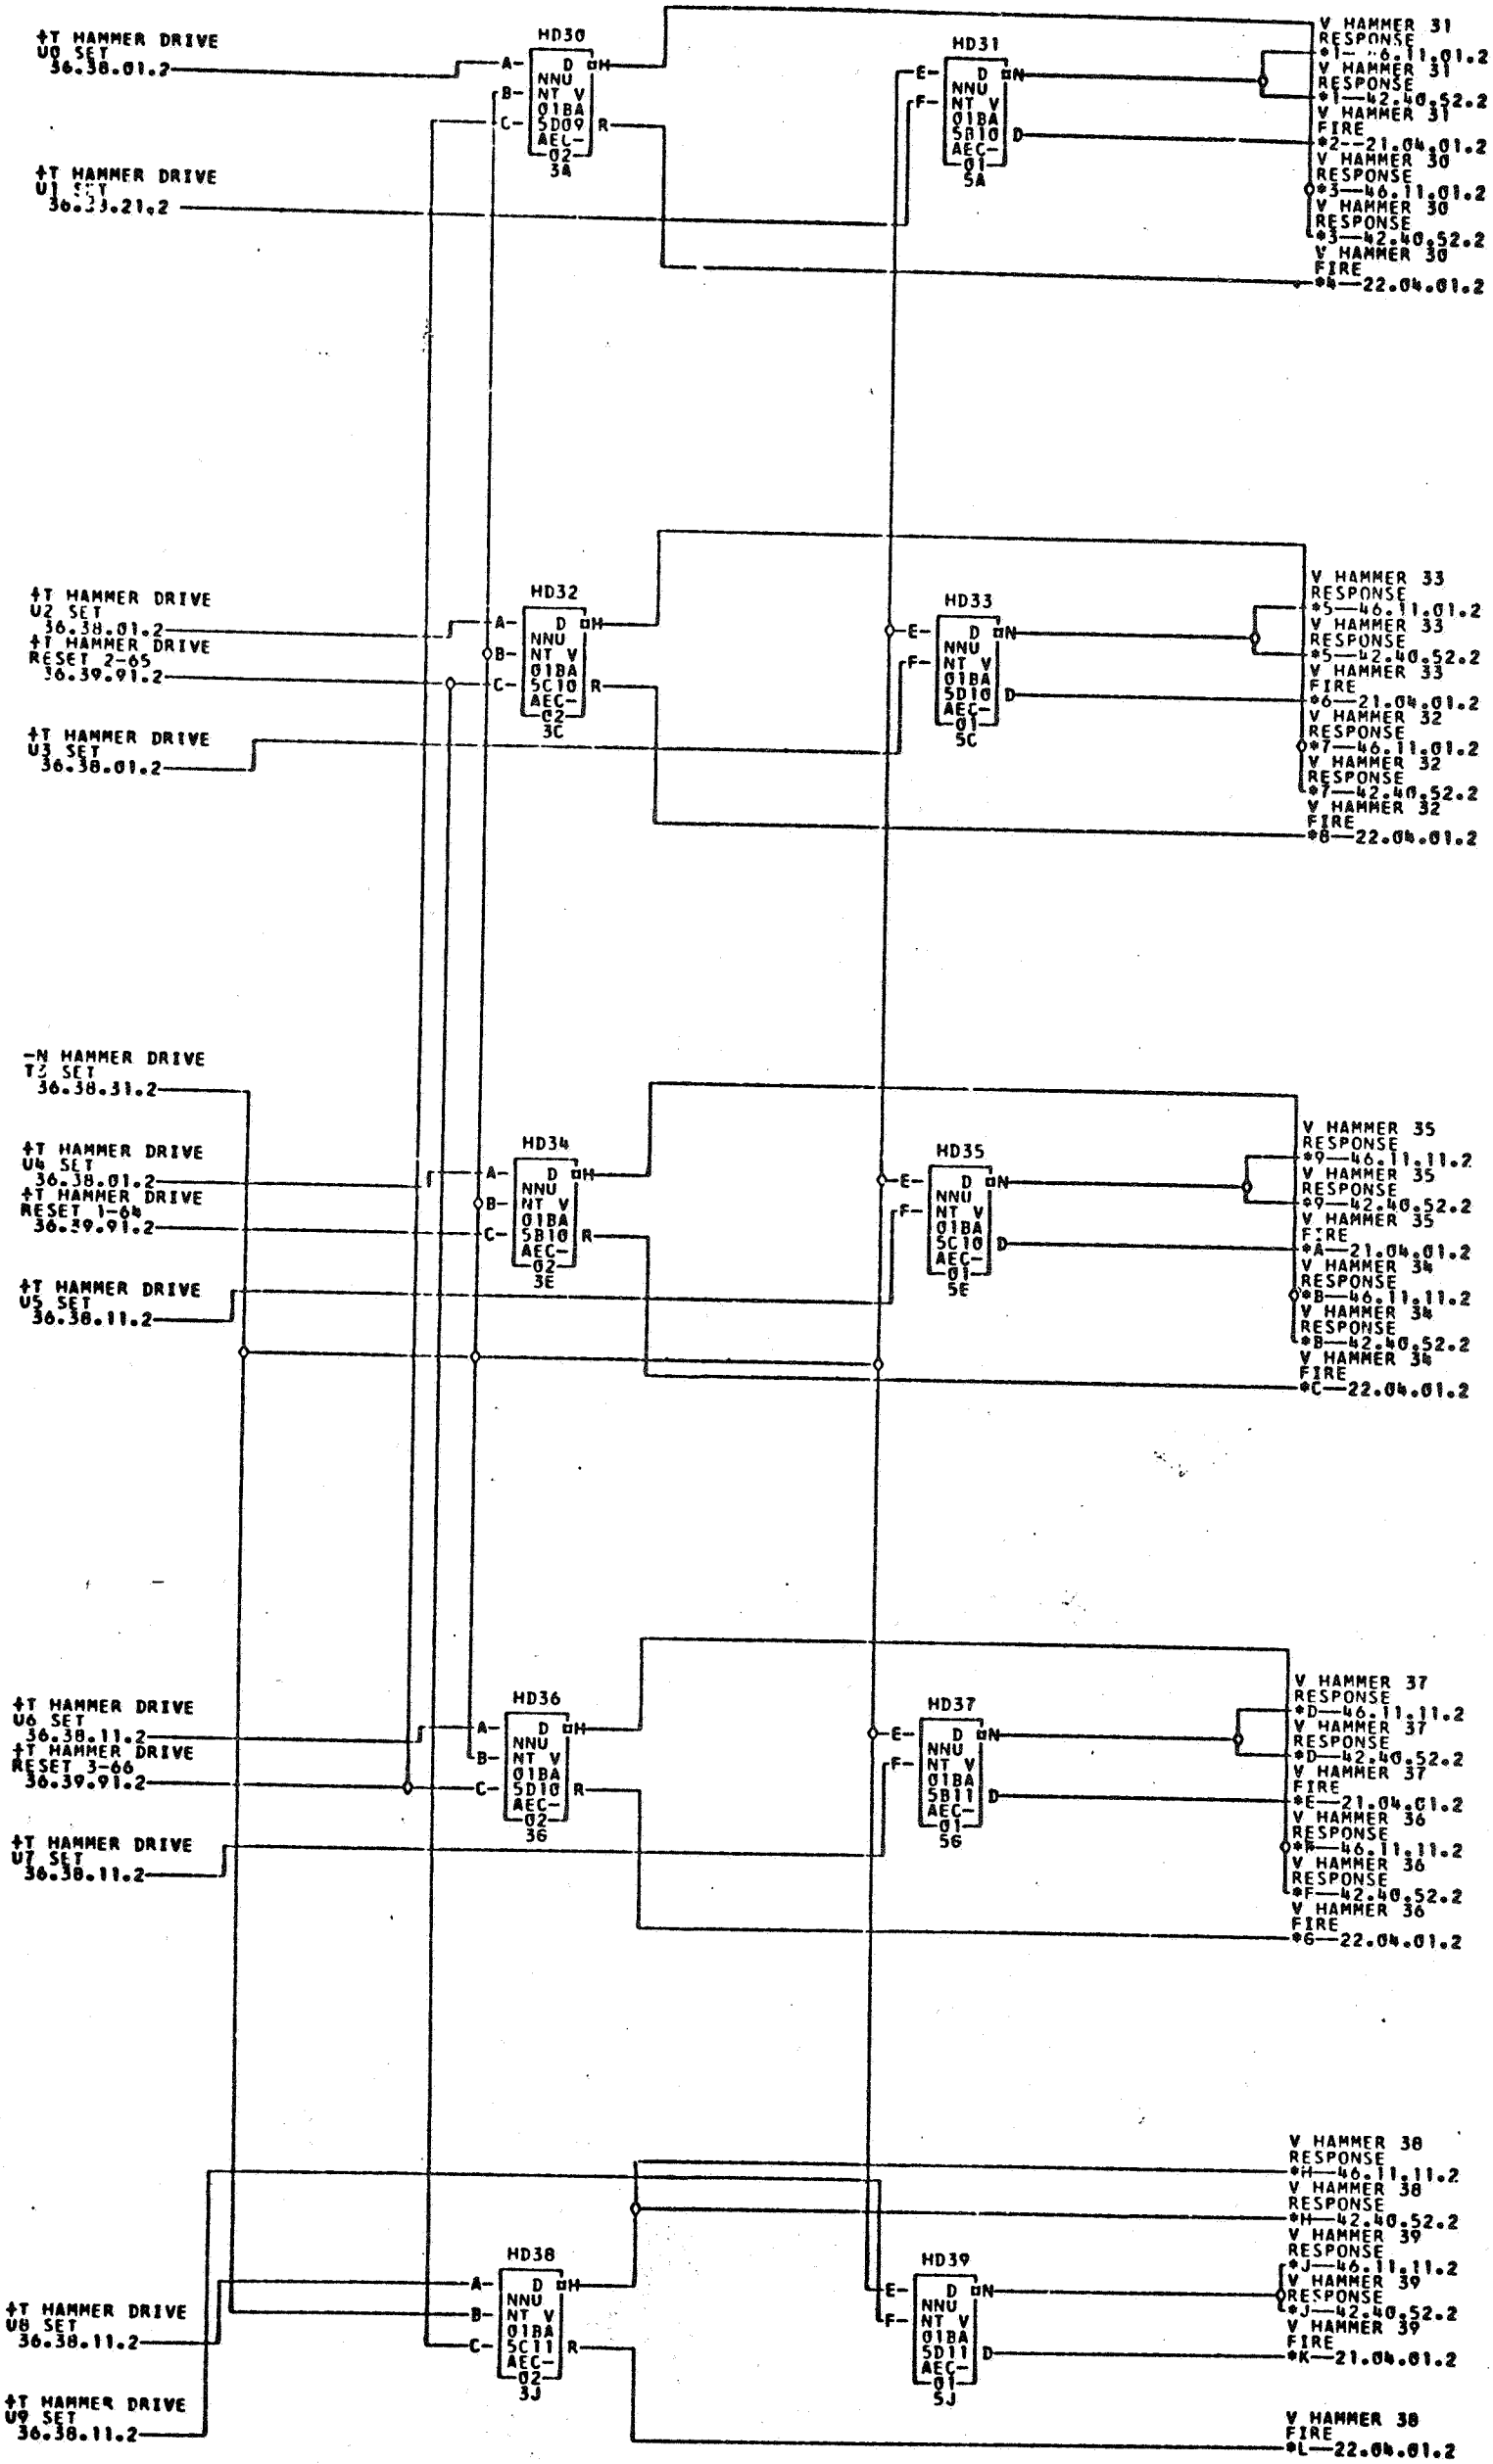

722354

HAMMER DRIVE 30-39

1401 BA

36.38.91.2

TAG DATE

A 8.4.61
TA 37597A

B 12.3.63
TA 1775

- *1-01B5A14D
- *2-01B5A03R
- *3-01B5A160
- *4-01B5A080
- *5-01B5A16D
- *6-01B5A04A
- *7-01B5A15D
- *8-01B5A08R
- *9-01B5A18D
- *A-01B5A04B
- *B-01B5A17D
- *C-01B5A09A
- *D-01B5A20D
- *E-01B5A04C
- *F-01B5A19D
- *G-01B5A09B
- *H-01B5A21D
- *J-01B5A22D
- *K-01B5A04D
- *L-01B5A09C

COMMENTS

TAG DATE E.C.NO. TAG DATE E.C.NO. TAG DATE E.C.NO. TAG DATE E.C.NO.

A 10-01-60 109531J B 12-10-62 116749A

722354