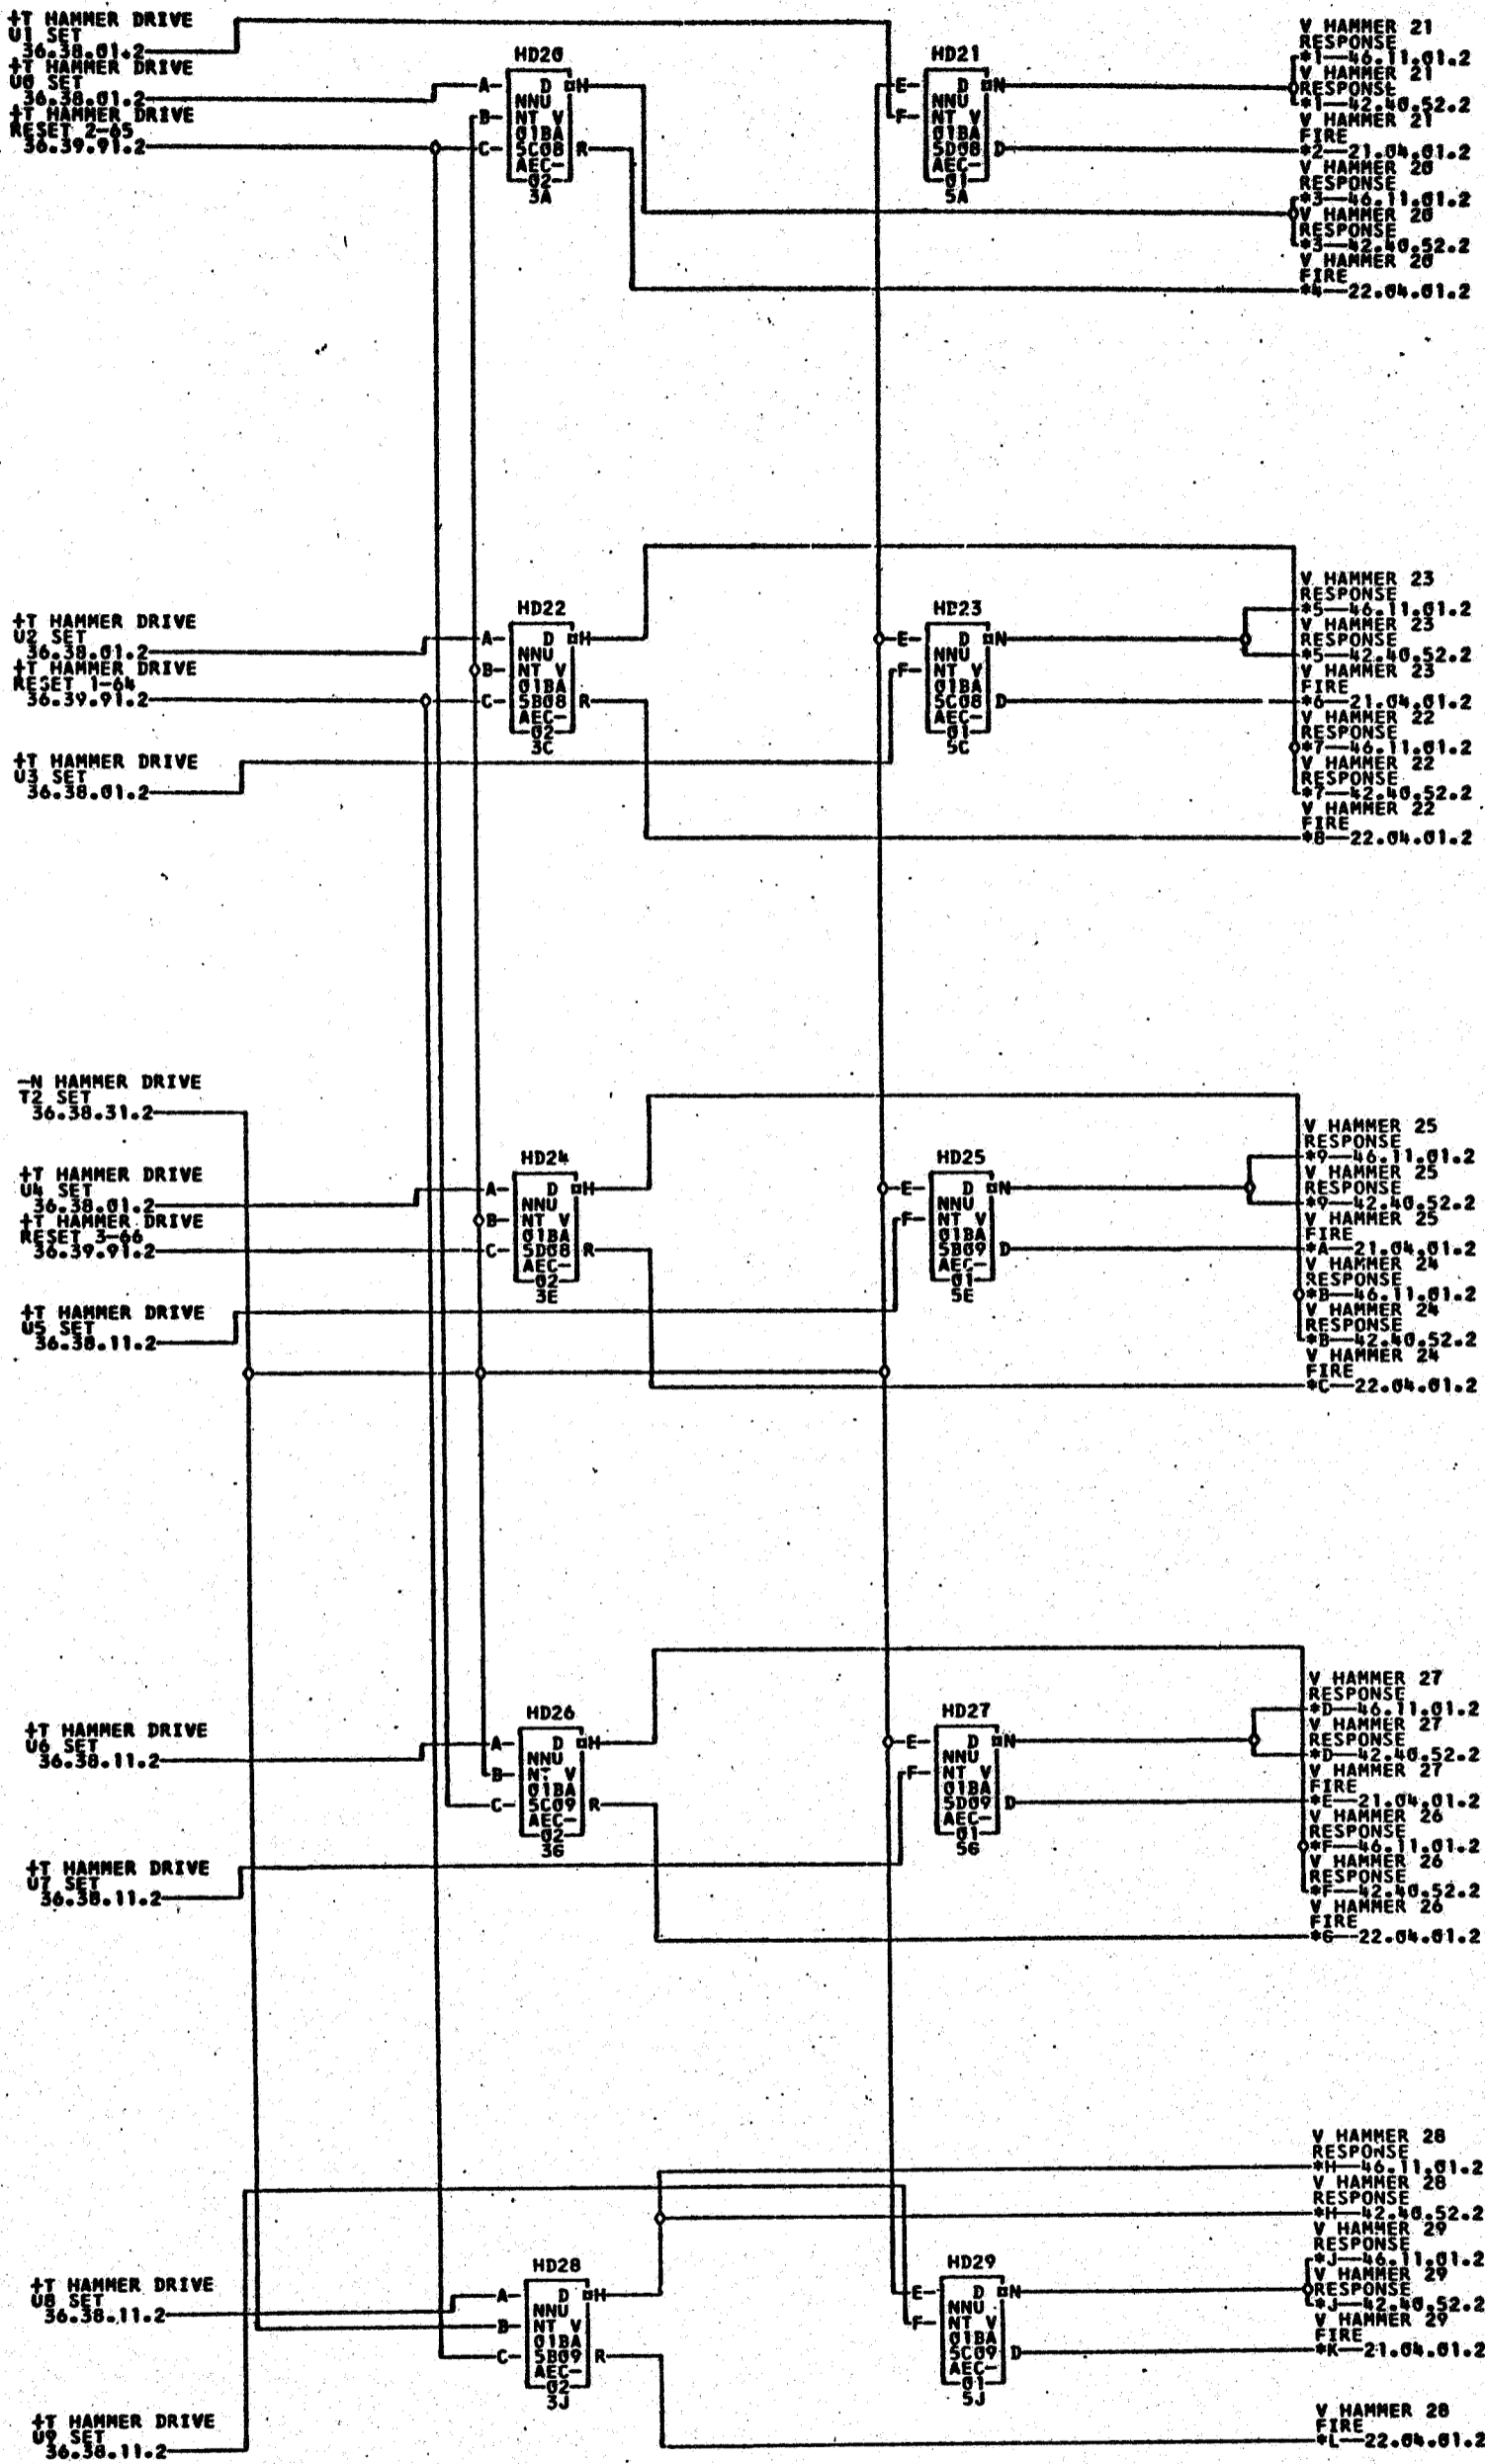

0722353

HAMMER DRIVE 20-29

1401 BA

36.38.81.2

TAG DAT

A 8.4.61

TA 87597A

B 12.3.63

TA 1775

\*1-01B5A14C  
 \*7-01B5A15C  
 \*D-01B5A20C  
 \*K-01B5A03Q

\*2-01B5A03L  
 \*B-01B5A08L  
 \*E-01B5A03P  
 \*L-01B5A08P

\*3-01B5A15R  
 \*9-01B5A18C  
 \*F-01B5A19C

\*4-01B5A08K  
 \*A-01B5A03N  
 \*G-01B5A08N

\*5-01B5A16C  
 \*H-01B5A17C  
 \*I-01B5A21C

\*6-01B5A03H  
 \*C-01B5A08H  
 \*J-01B5A22C

COMMENTS

TAG DATE E.C.NO. TAG DATE E.C.NO. TAG DATE E.C.NO. TAG DATE E.C.NO.  
 A 10-01-60 109501J B 12-10-62 110749A