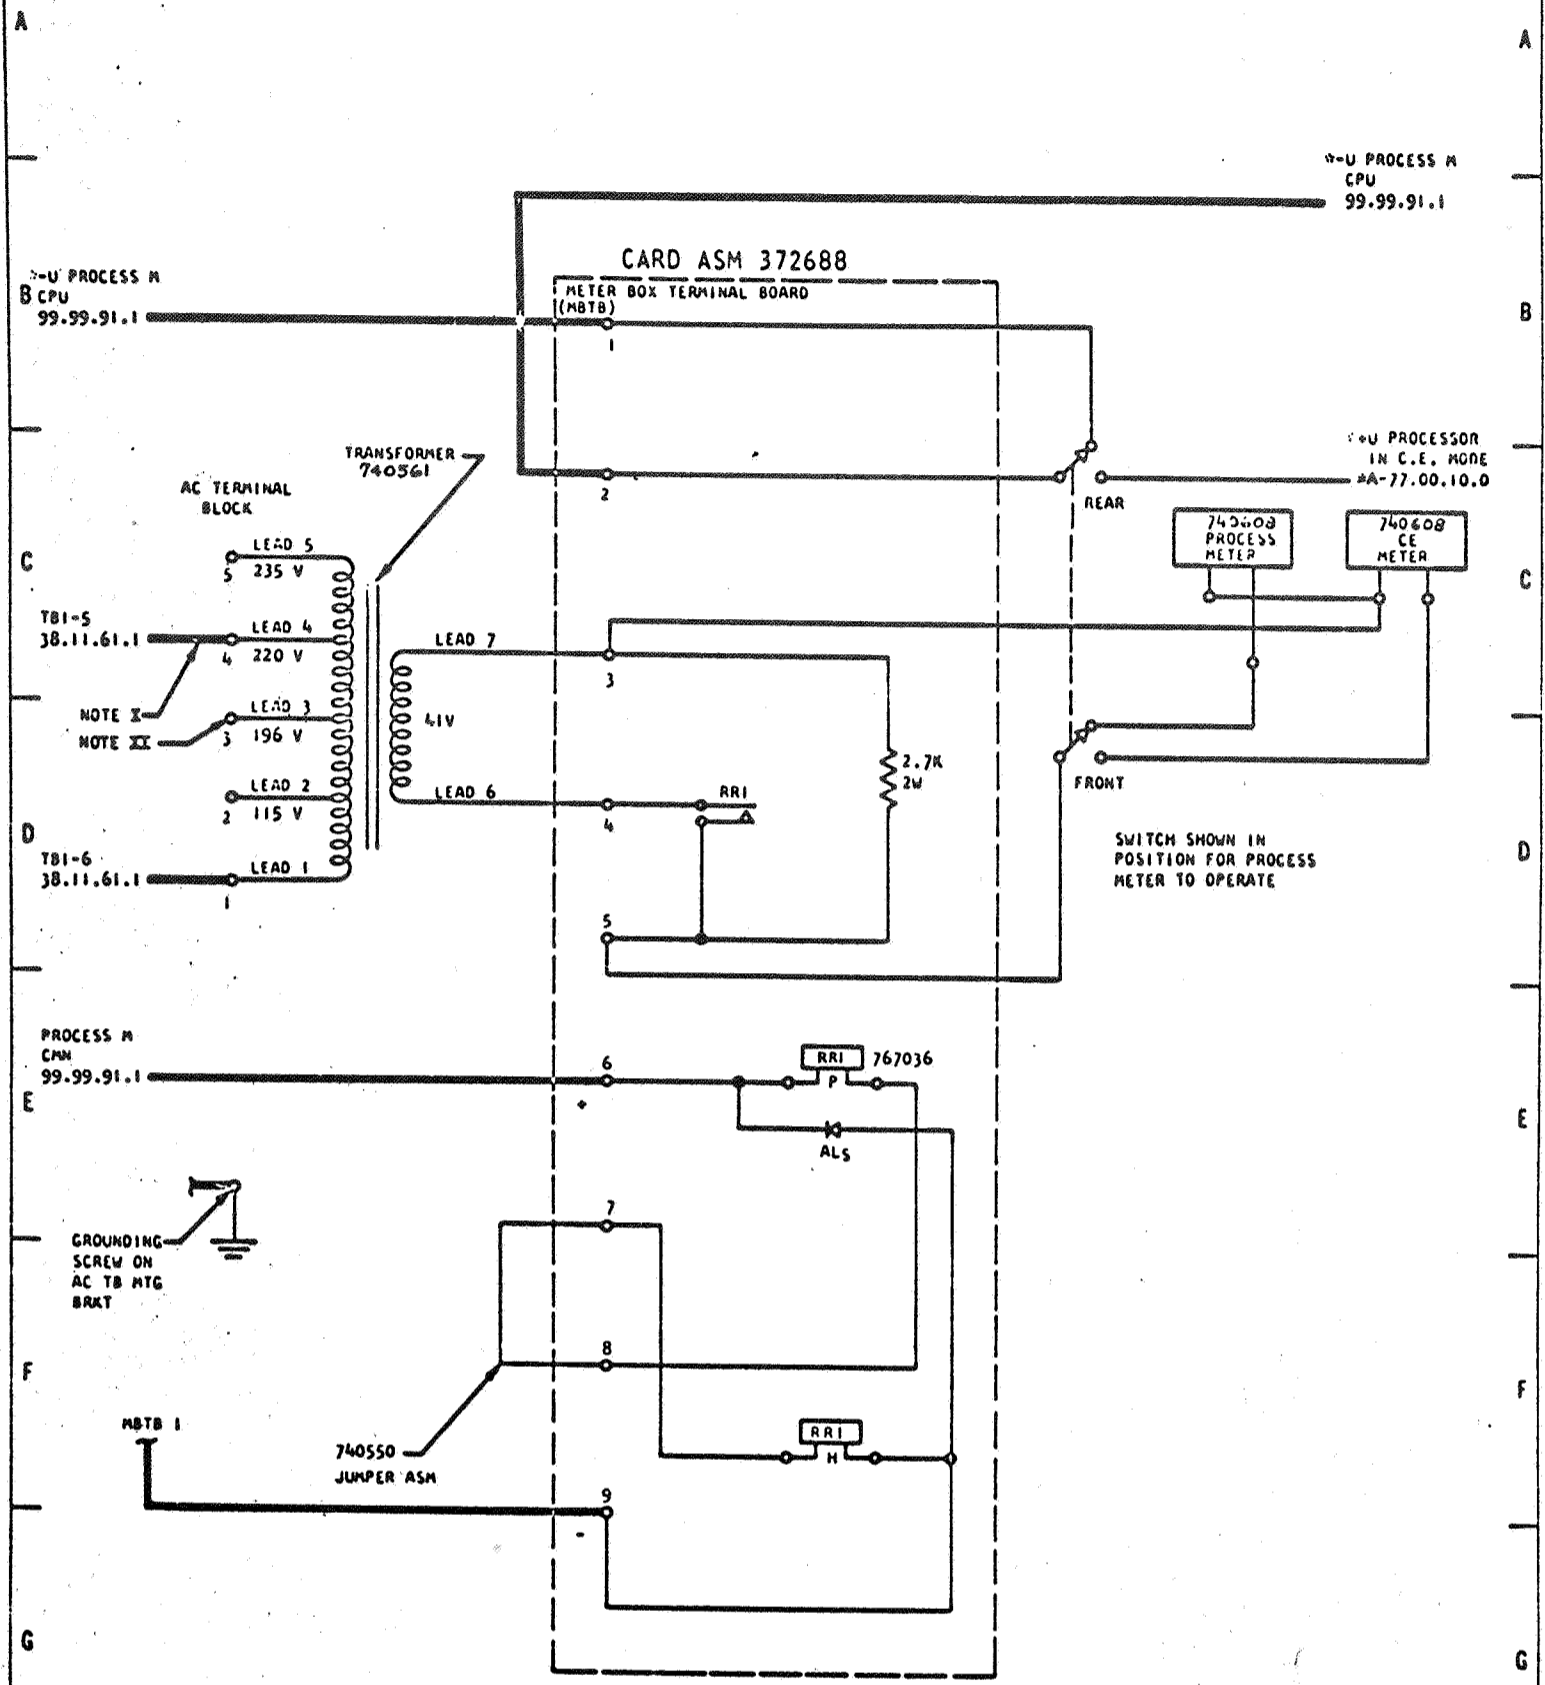

NOTE
 X CONNECT LEAD AS REQUIRED FOR SPECIFIC MACHINE VOLTAGE
 XI FOR 24 VOLT APPLICATIONS, CONNECT POWER CABLE TO TERMINALS 3 AND 4

#A-0188A0CM (1409)

DATE	EC NO	DATE	EC NO	DATE	EC NO
11-14-63	119481				
4.2.63	TA 604R				