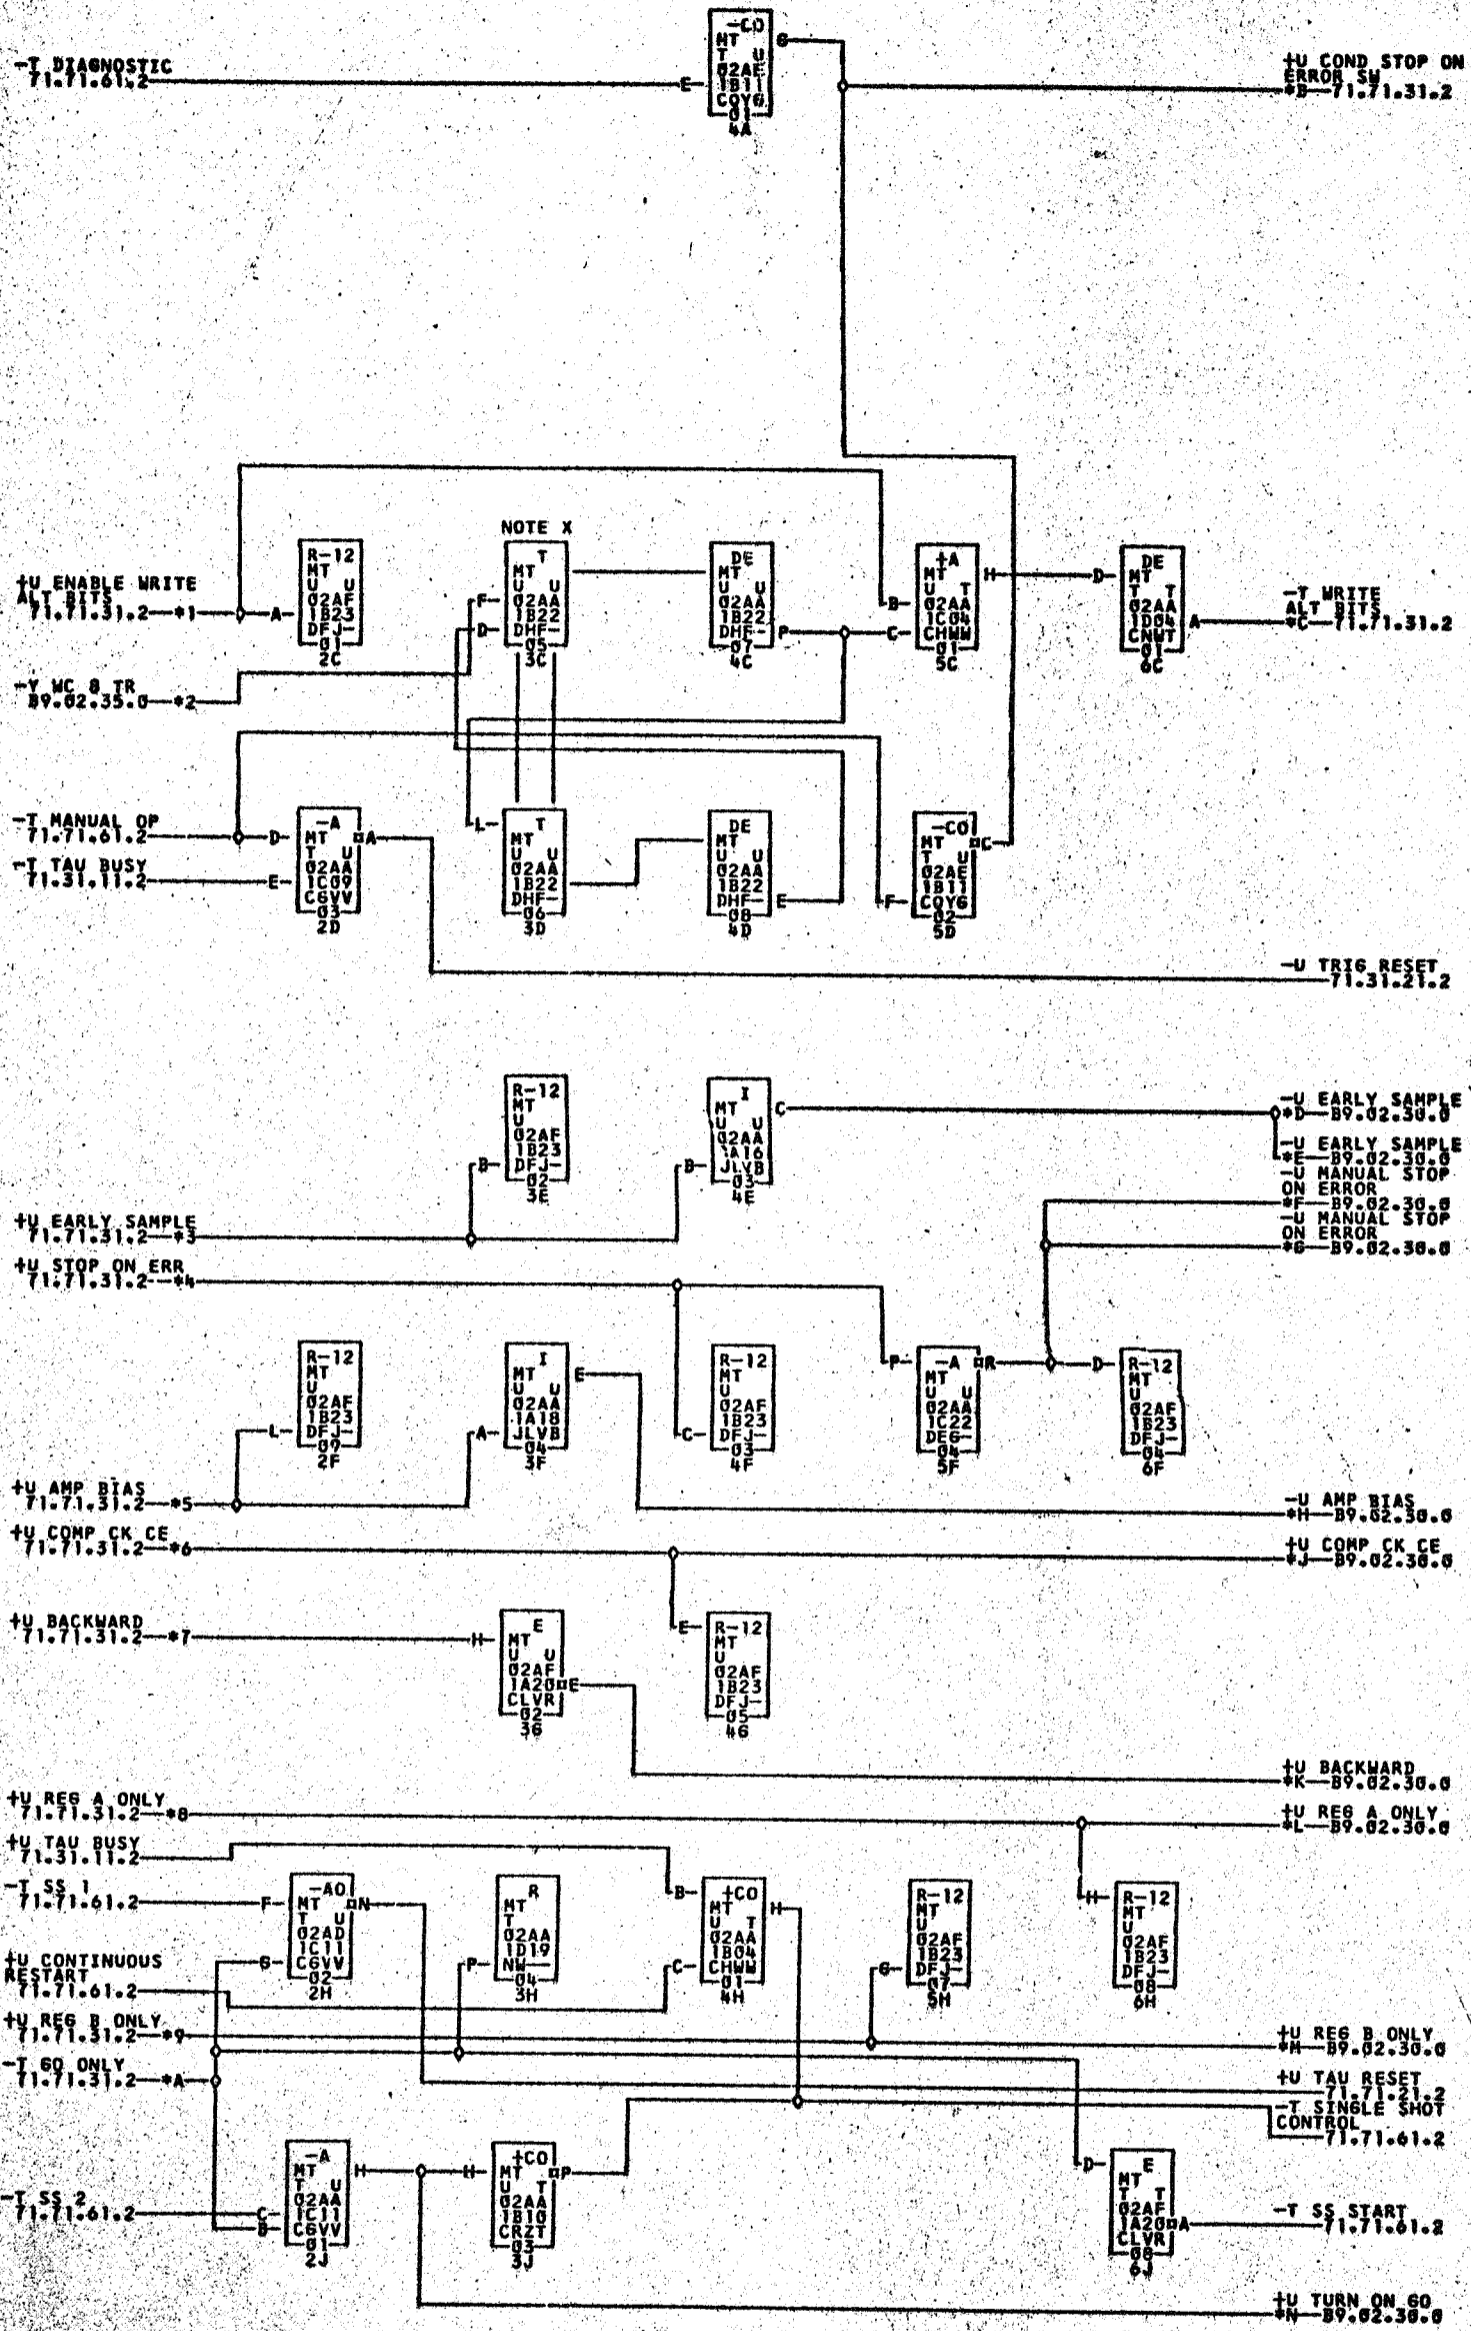

E 12.7.82  
TA 1370F  
F 12.8.83  
TA 1775

- \*1-02A1D21A
- \*2-02A1A24N
- \*3-02A1D21G
- \*4-02A1D22F
- \*5-02A1D23R
- \*6-02A1D23P
- \*7-02A1D22J
- \*8-02A1D23M
- \*9-02A1D23N
- \*A-02A1D22D
- \*B-02A1D21D
- \*C-02A1D21E
- \*D-02B3C02G
- \*E-02A1B24L
- \*F-02A1A24K
- \*G-02B4B02K
- \*H-02A1A25N
- \*I-02A1A25H
- \*J-02A1A25I
- \*K-02A1B24Q
- \*L-02A1A25L
- \*M-02A1A25K
- \*N-02A1B26A

COMMENTS  
NOTE X-TRIGGER NOT CLAMPED TO -6 VOLTS

TAG DATE	F.C. NO.	TAG DATE	F.C. NO.	TAG DATE	F.C. NO.	TAG DATE	F.C. NO.
2 02-12-81	113202	8 02-19-81	11324N	09-01-81	113243	12-06-81	113422
	15298		167498				

724306  
1775