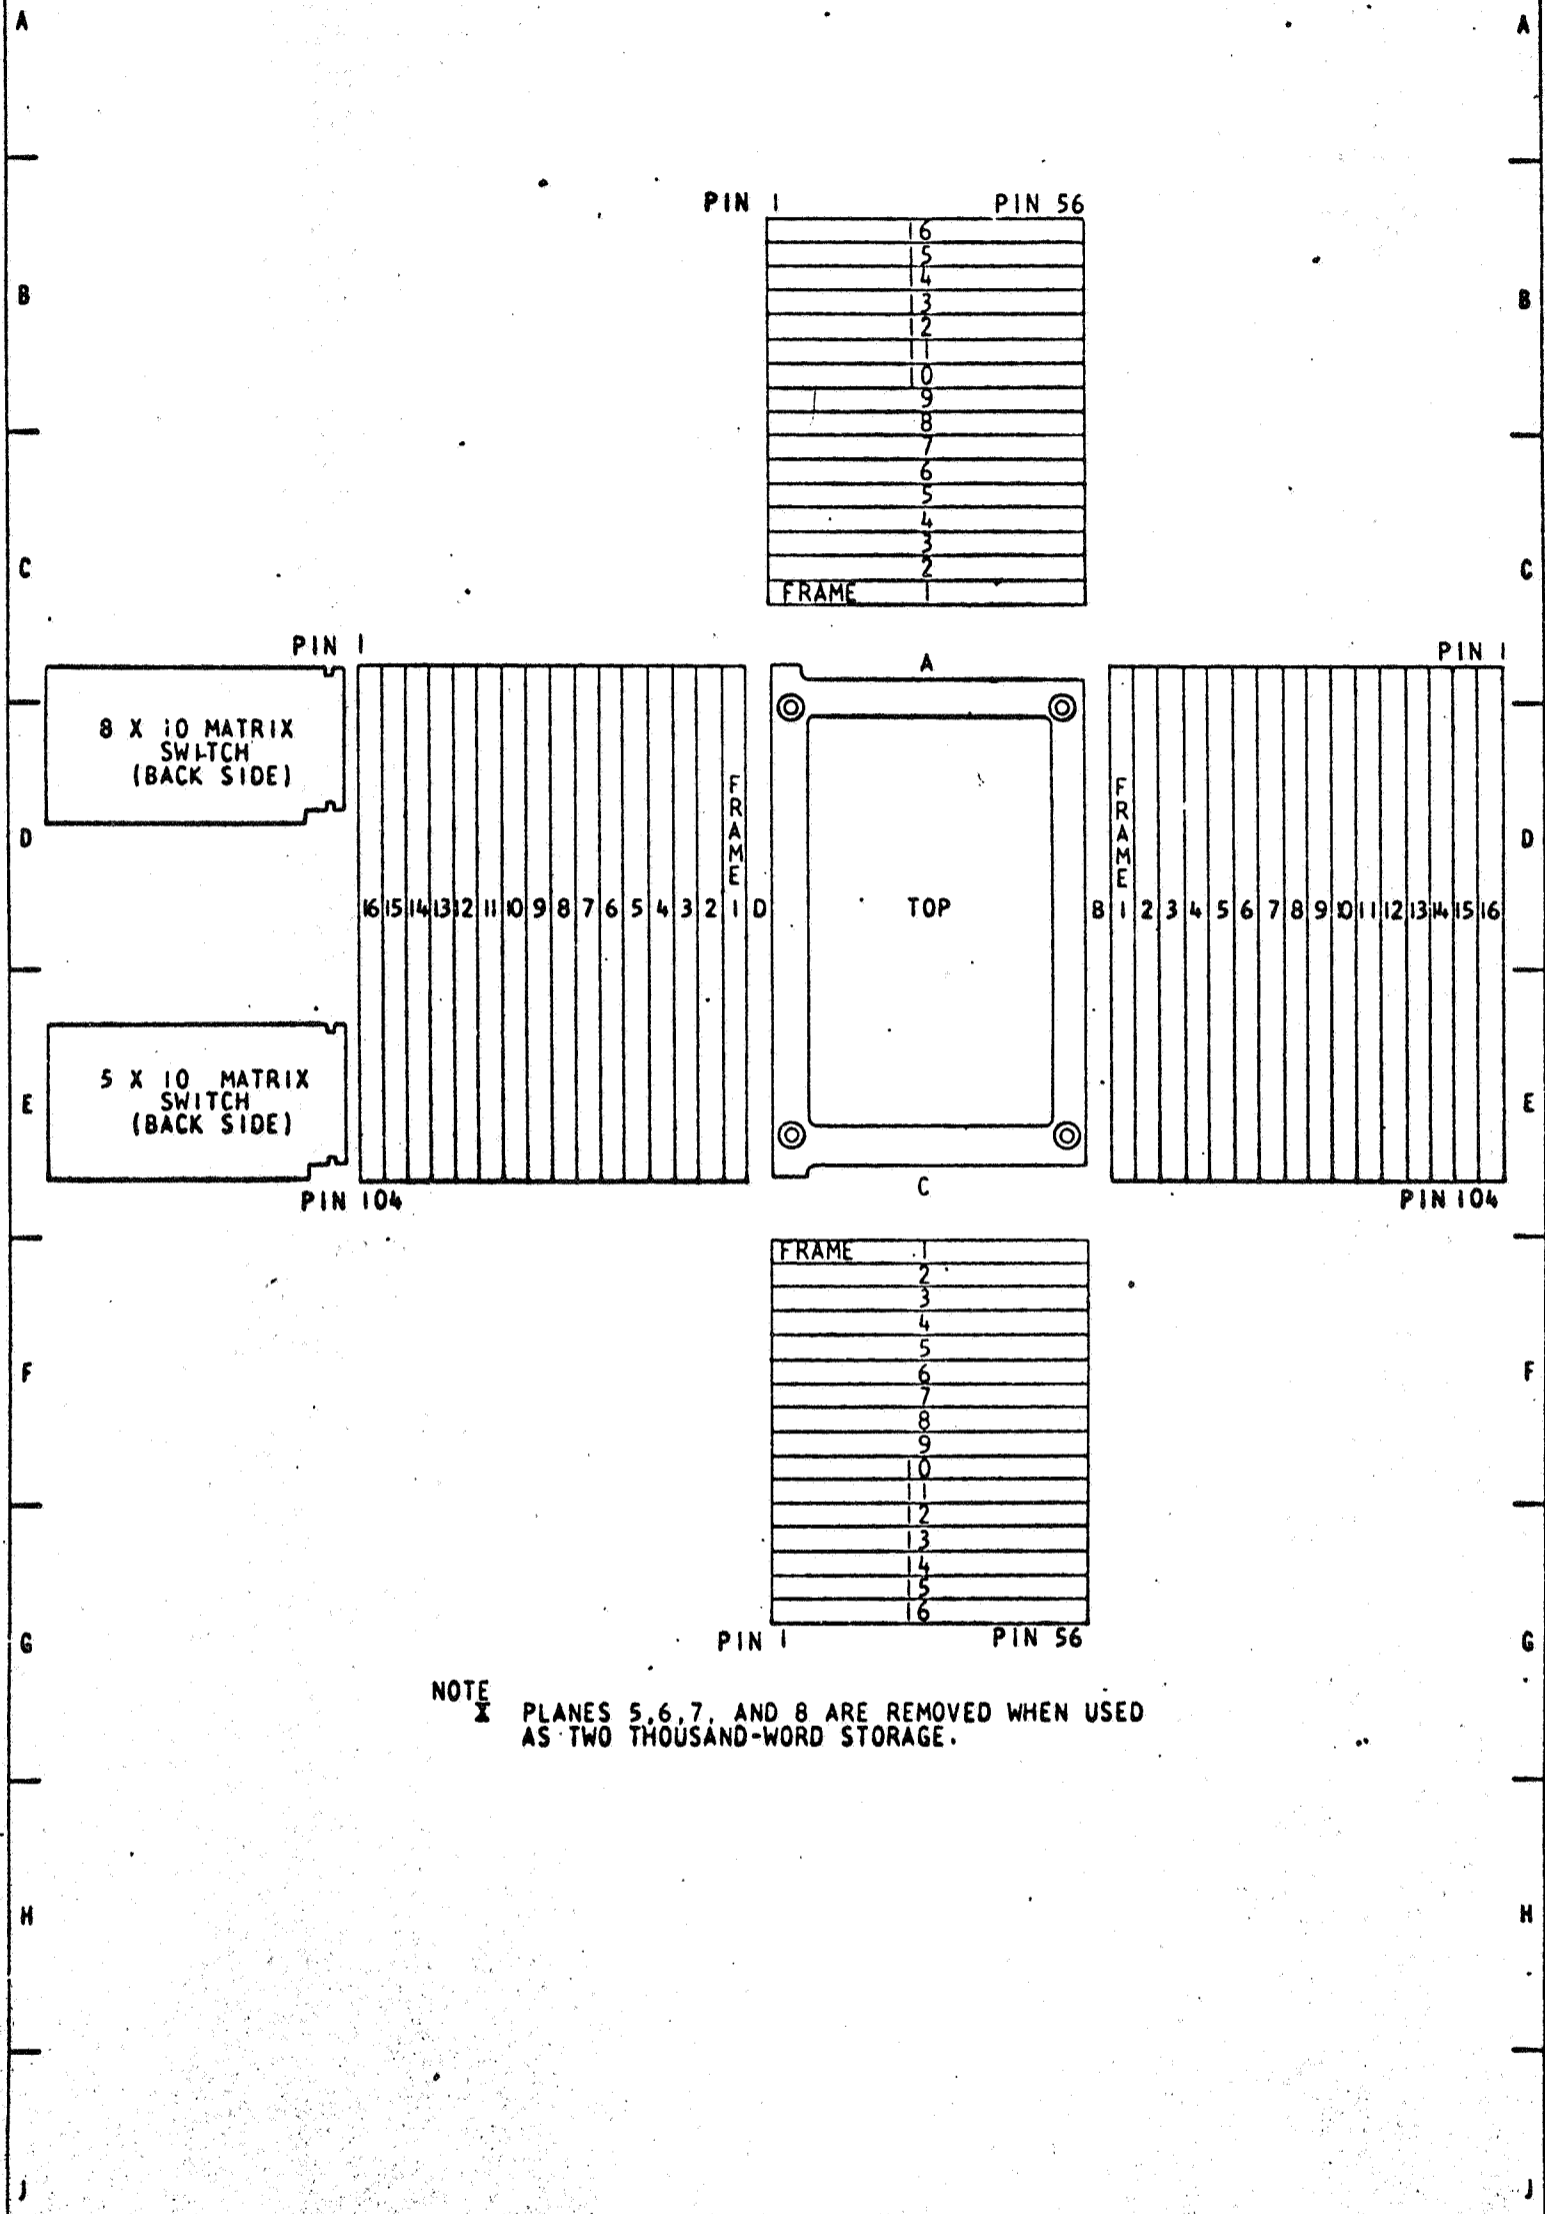

STORAGE CORE FRAMES

NOTE
X PLANES 5, 6, 7, AND 8 ARE REMOVED WHEN USED AS TWO THOUSAND-WORD STORAGE.

DATE 8.4.61 TA 37697A DATE 12.6.61 TA 37683A

DATE	EC NO	DATE	EC NO	DATE	EC NO
11-23-60	110404	3-30-61	110432F		