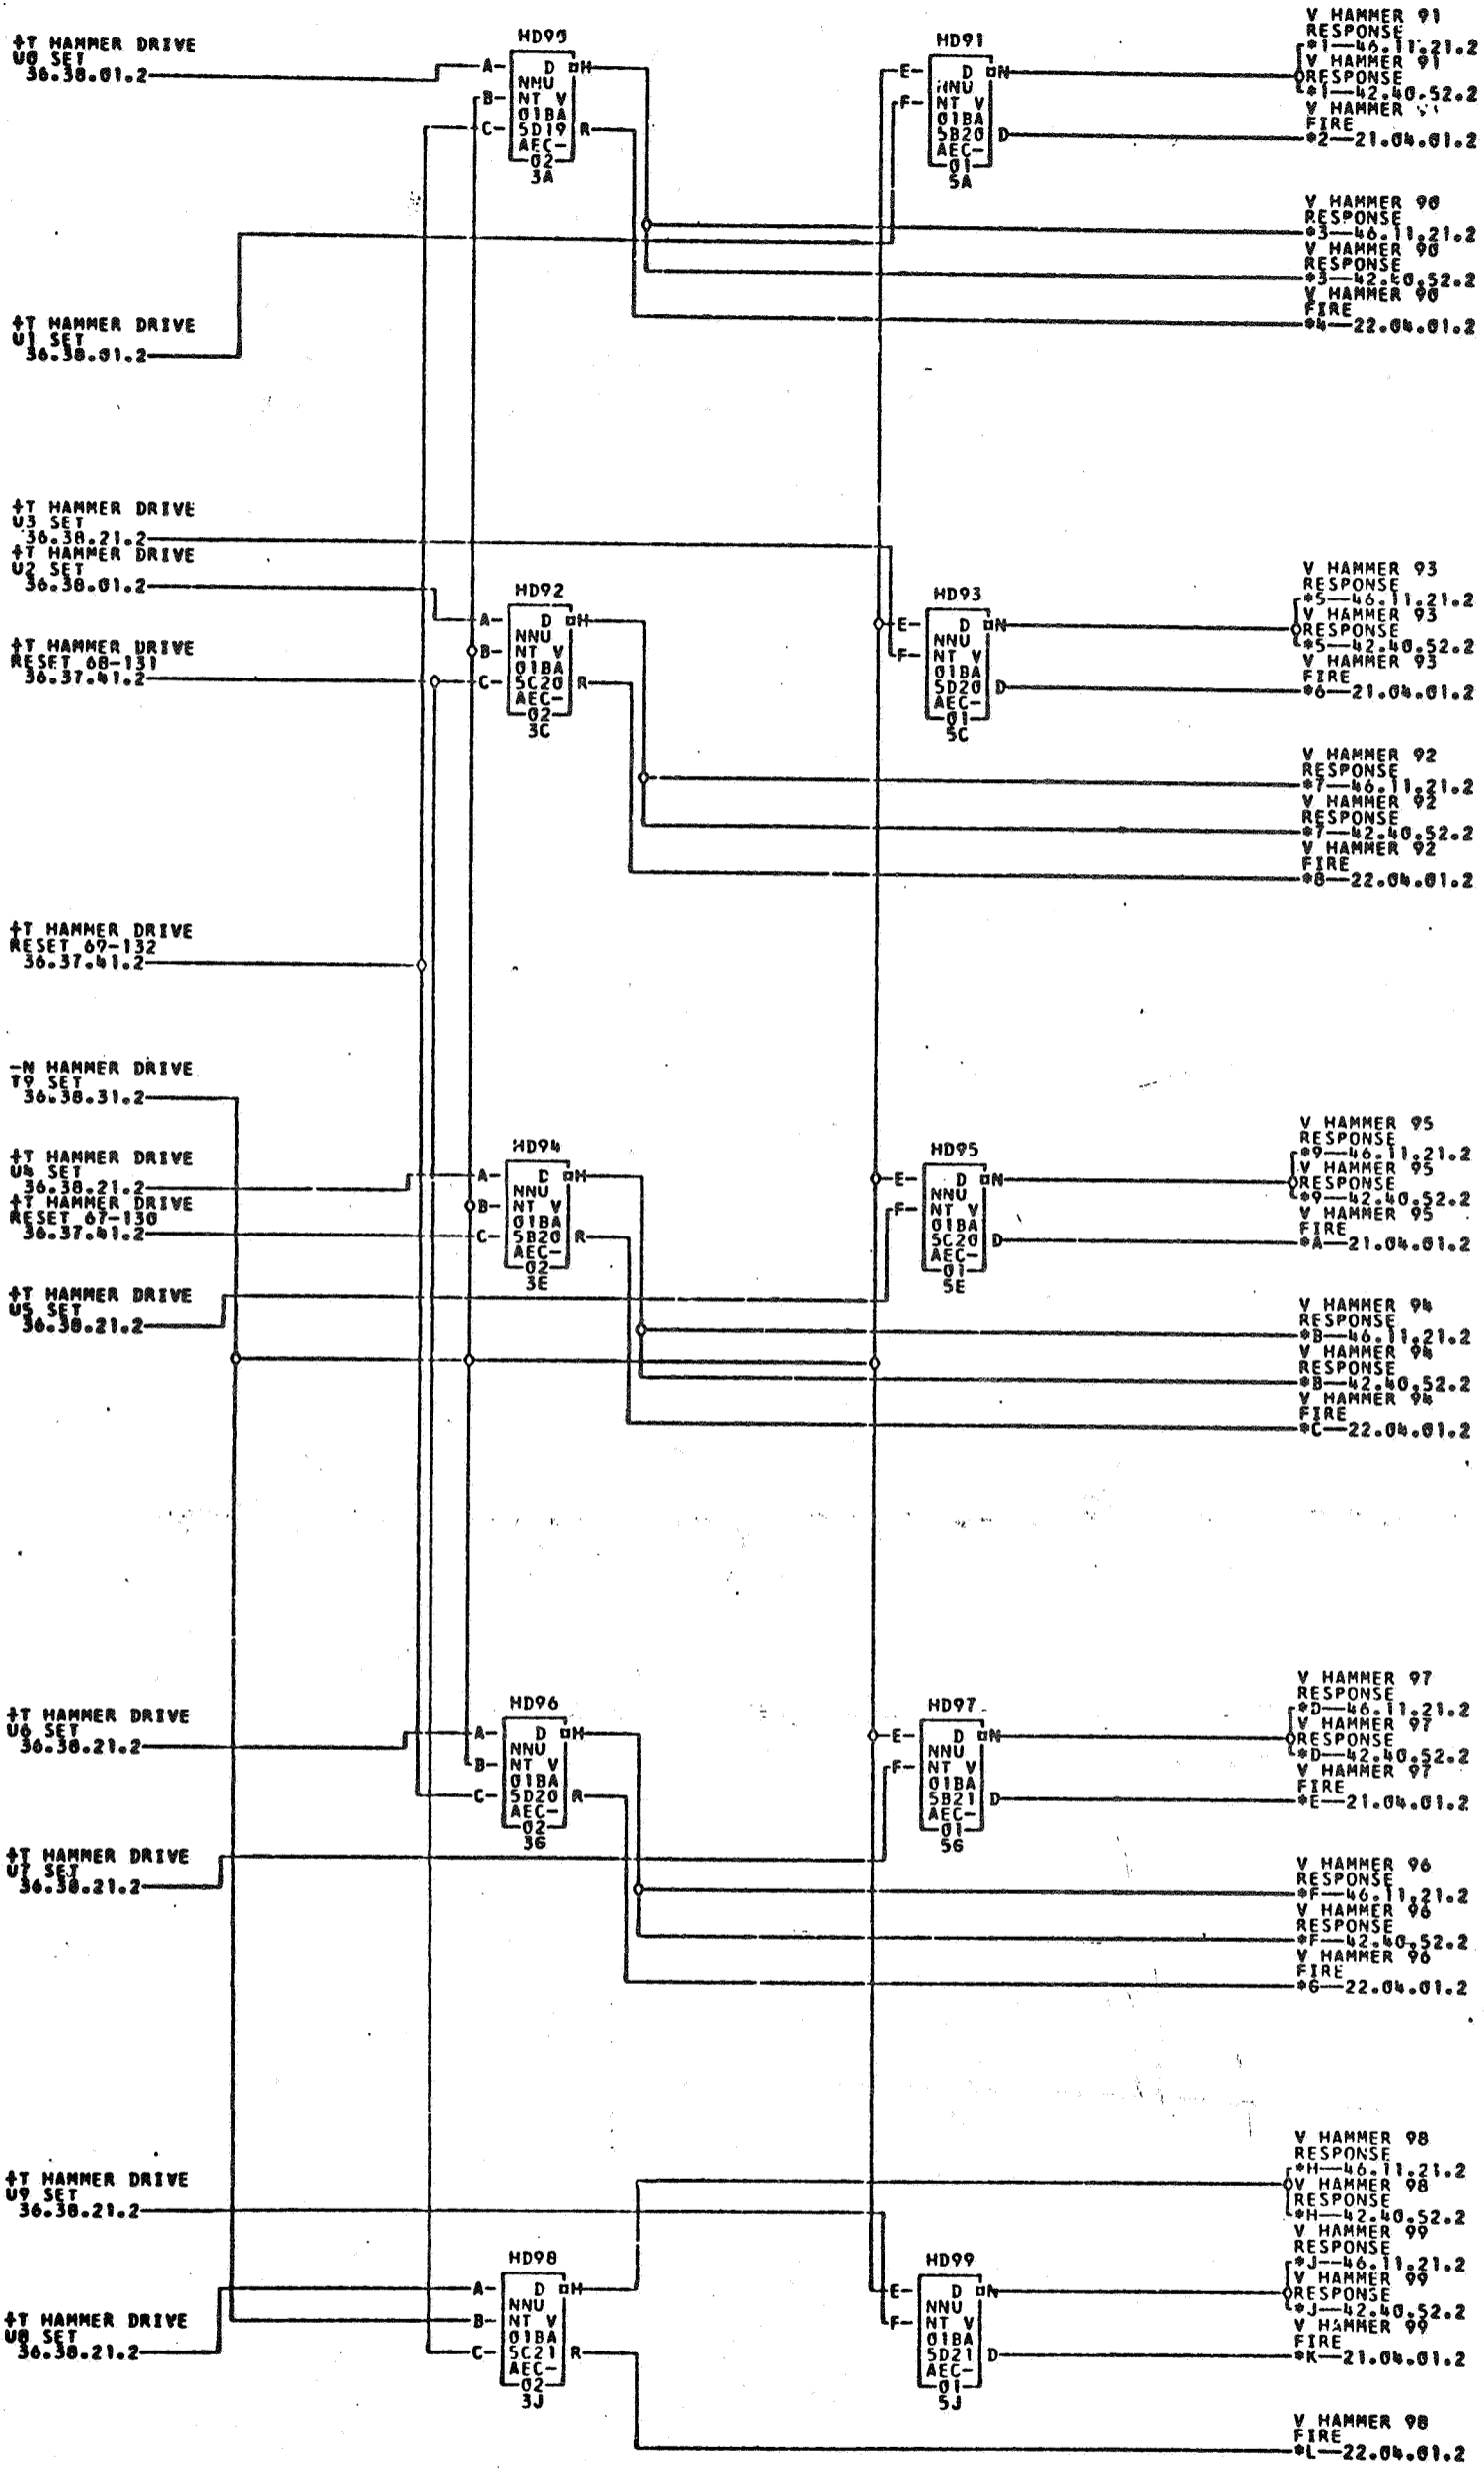

0722360

HAMMER DRIVE 90-99

1401 BA 36.39.51.2

TAG DATE

A 8.4.61
TA 37597A

B 12.3.63
TA 1775

- *1-01B5A14L
- *2-01B5A05P
- *3-01B5A19Q
- *4-01B5A10N
- *5-01B5A10L
- *6-01B5A05Q
- *7-01B5A15L
- *8-01B5A10P
- *9-01B5A18L
- *A-01B5A05R
- *B-01B5A17L
- *C-01B5A10Q
- *D-01B5A20L
- *E-01B5A06A
- *F-01B5A19L
- *G-01B5A10R
- *H-01B5A21L
- *J-01B5A22L
- *K-01B5A06B
- *L-01B5A11A

COMMENTS

TAG DATE E.C.NO. TAG DATE E.C.NO. TAG DATE E.C.NO. TAG DATE E.C.NO.

A 10-01-60 109501J B 12-10-62 116749A

722360