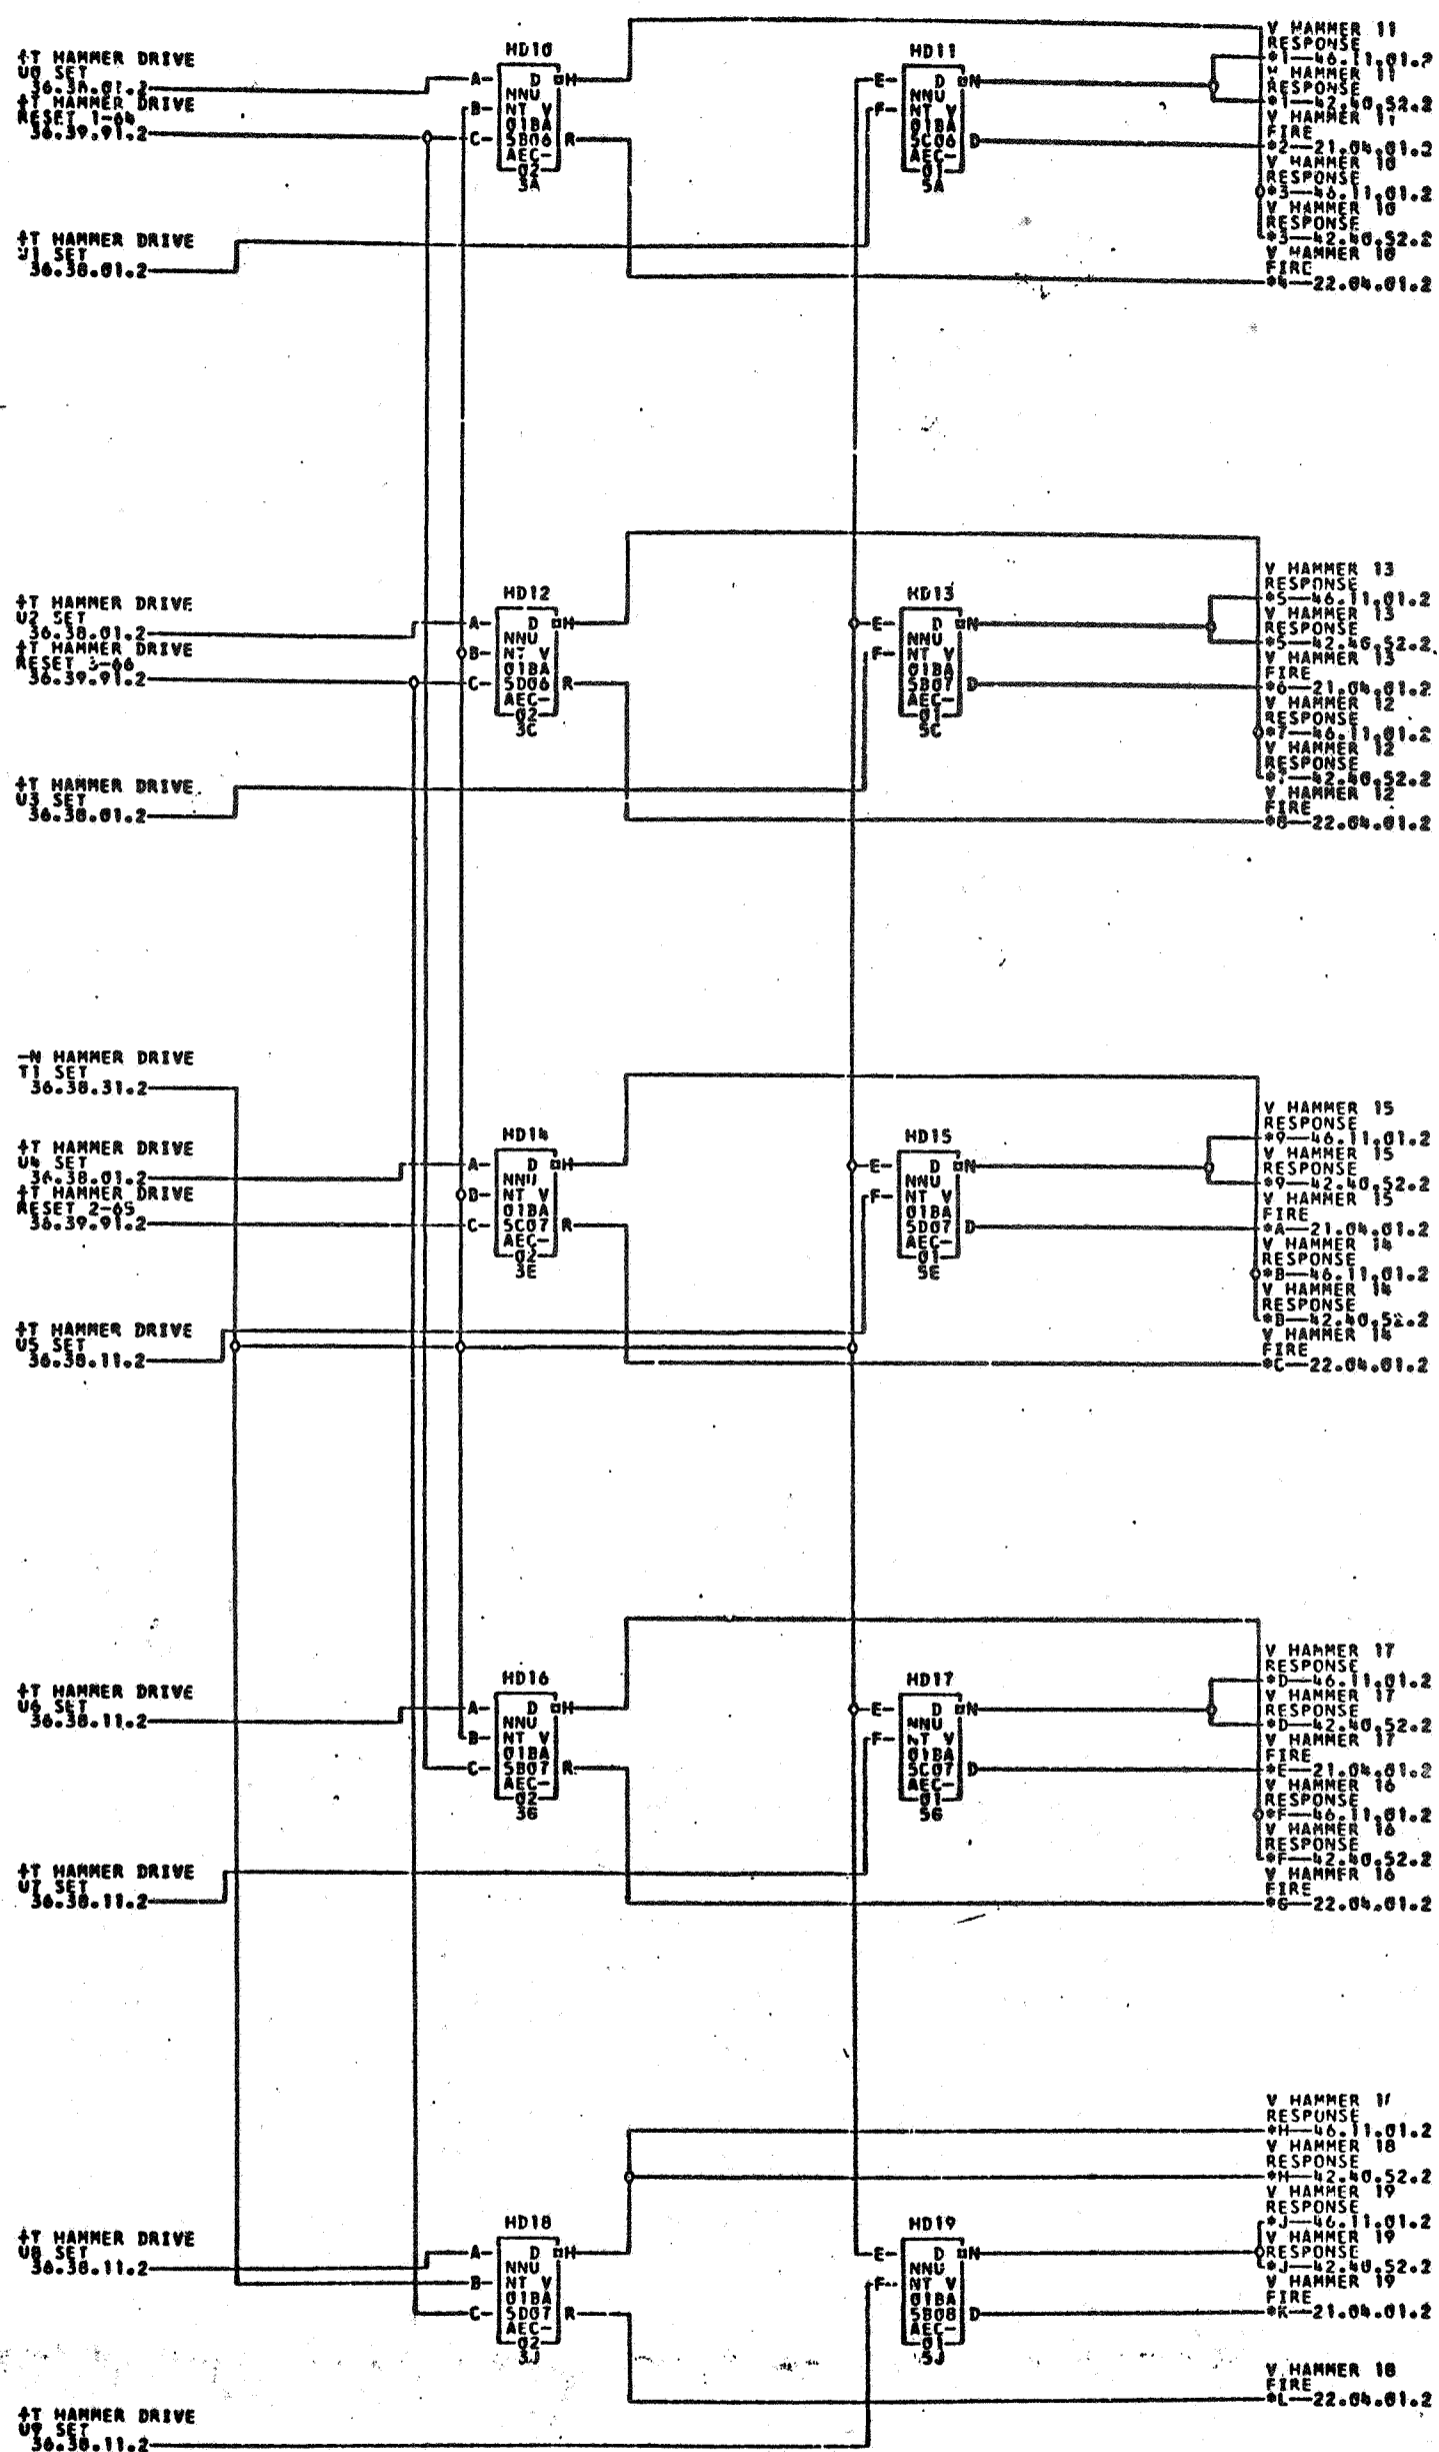

0722352

HAMMER DRIVE 10-19

1401 BA

36.38.71.2

TAG DAT

B 15.5.61
TA 37618A

C 12.3.63
TA 1775

- *1-01B5A18B
- *2-01B5A03F
- *3-01B5A18R
- *4-01B5A09E
- *5-01B5A18B
- *6-01B5A03G
- *7-01B5A15B
- *8-01B5A08F
- *9-01B5A18B
- *A-01B5A03H
- *B-01B5A17B
- *C-01B5A08B
- *D-01B5A20B
- *E-01B5A03J
- *F-01B5A19B
- *G-01B5A08H
- *H-01B5A21B
- *I-01B5A22B
- *K-01B5A03K
- *L-01B5A08J

722352

COMMENTS

TAG DATE	E.C.NO.	TAG DATE	E.C.NO.	TAG DATE	E.C.NO.	TAG DATE	E.C.NO.
A 10-01-60	1095013	B 03-09-61	1104318	C 12-10-62	116749A		