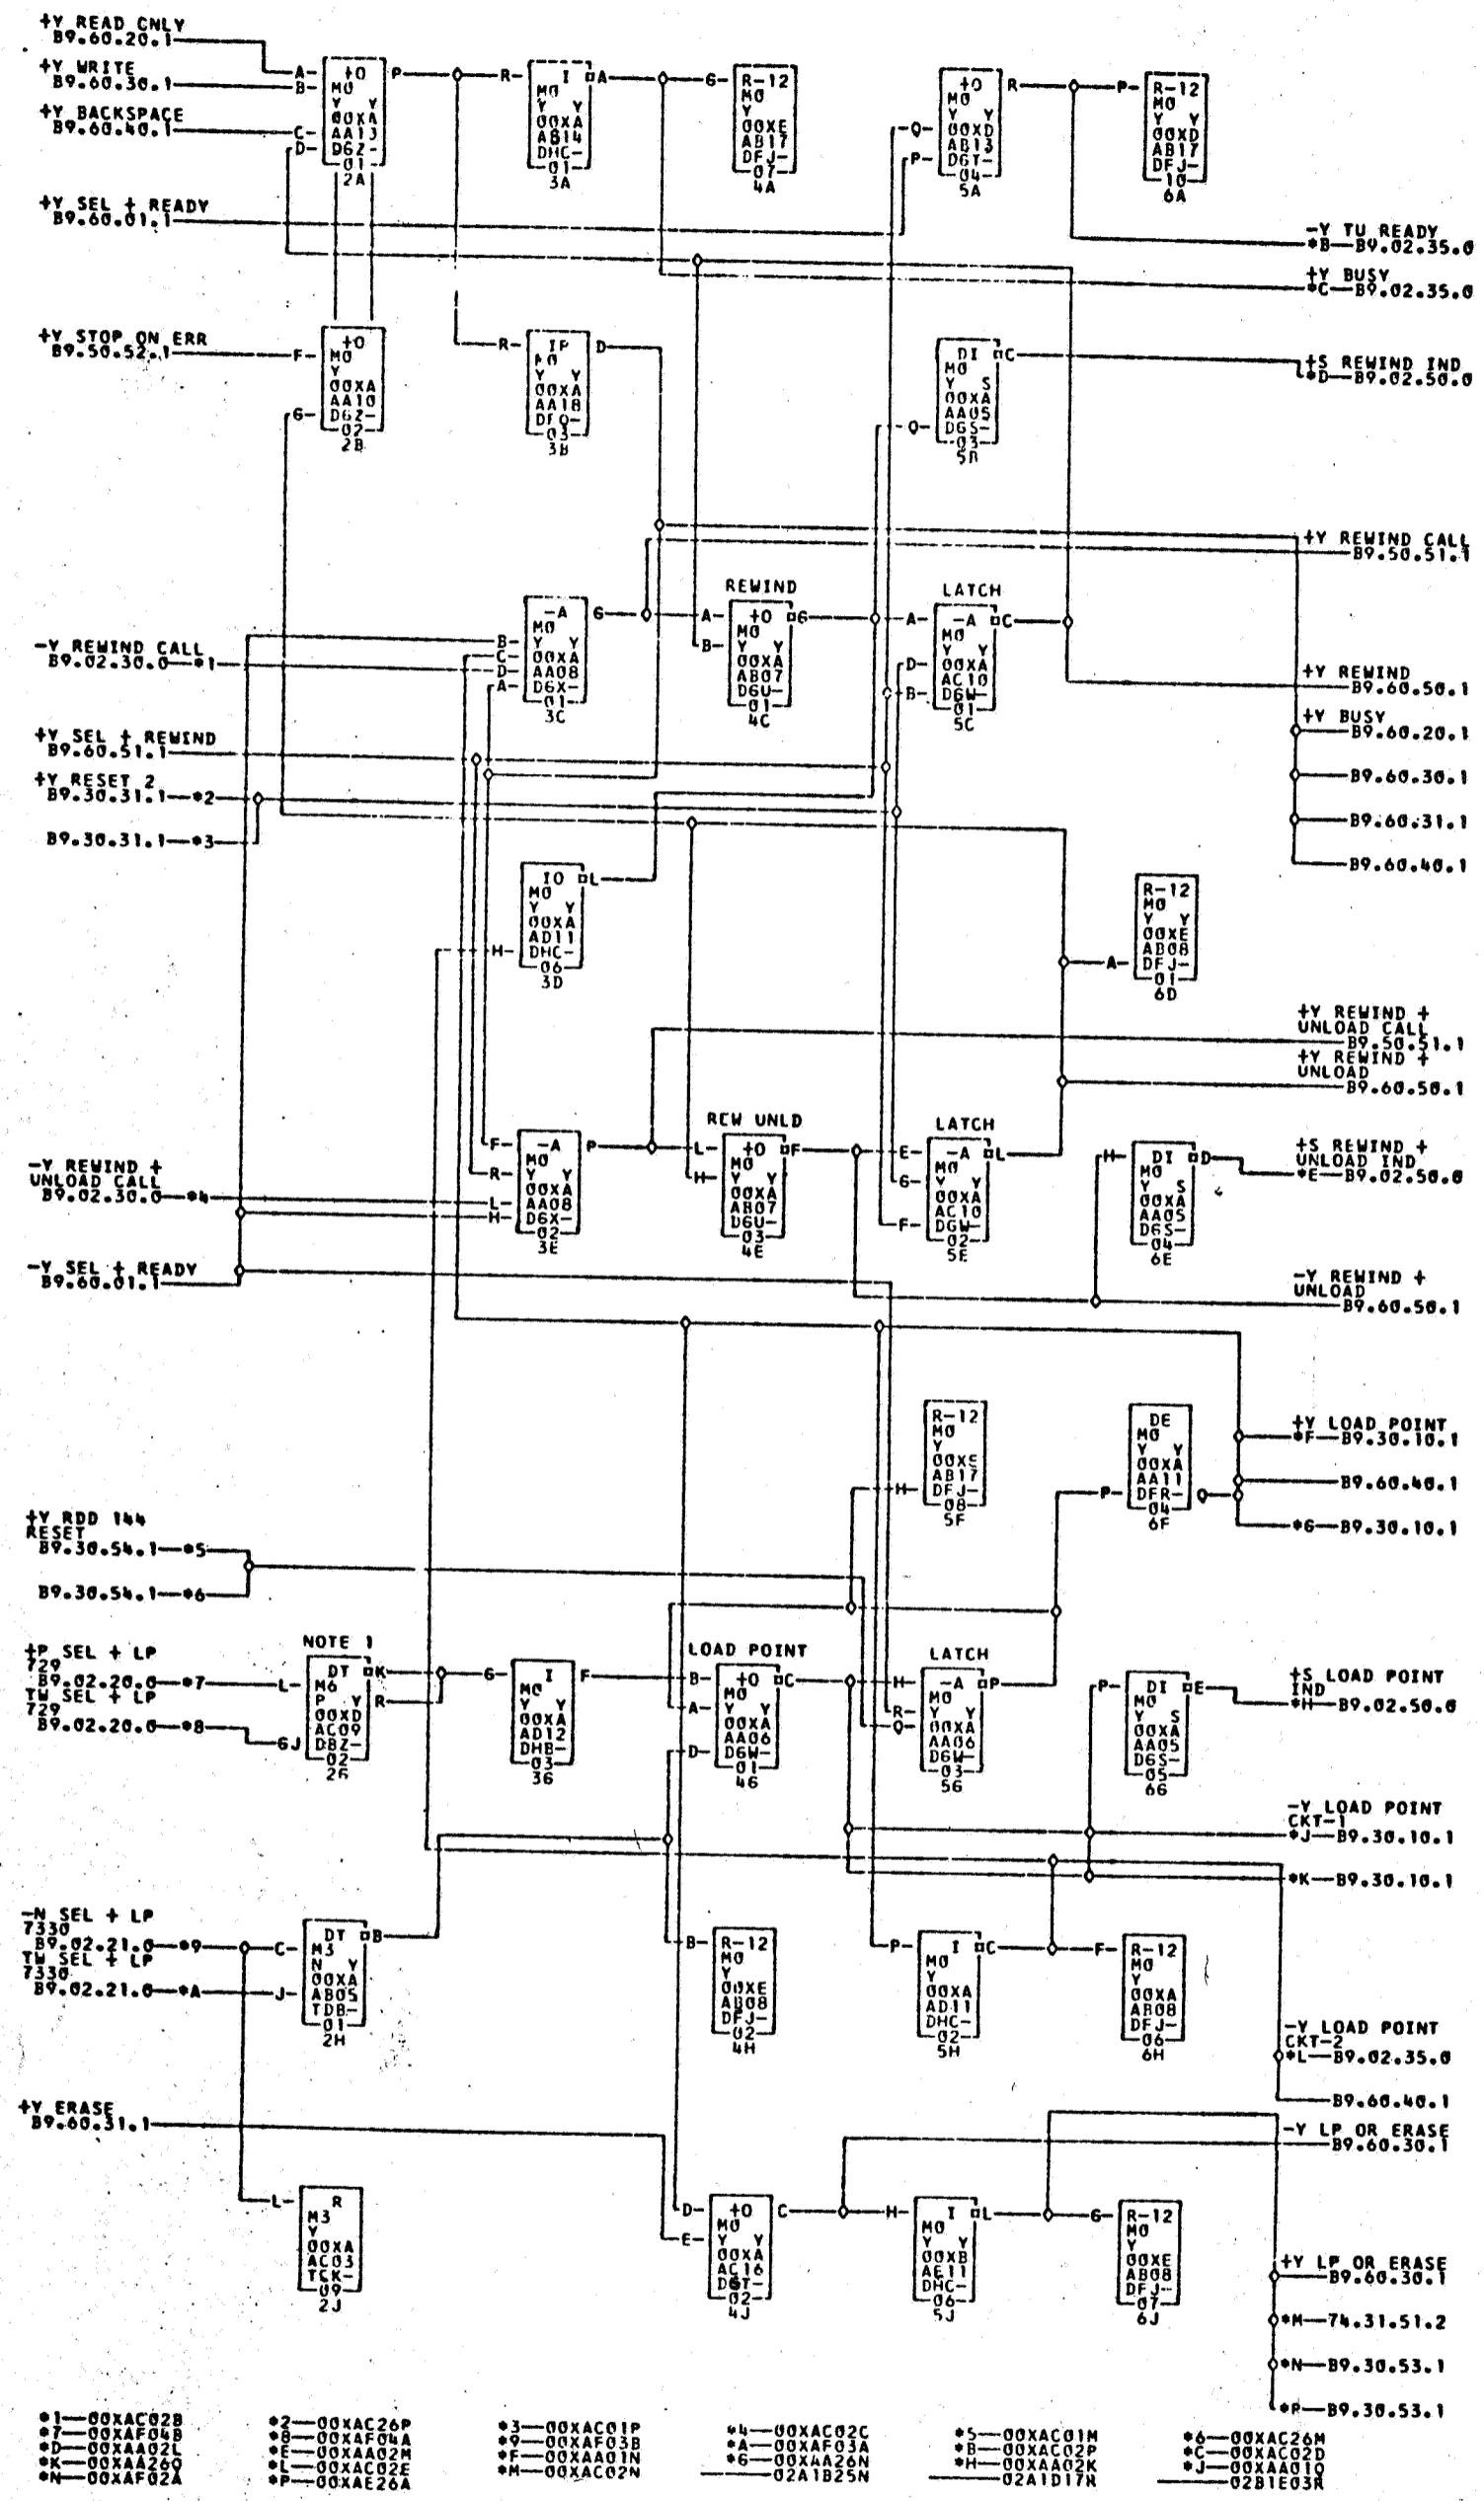

0729202

LP PT + BUSY + REWIND+REWIND UNLD

TAU 9

B9.60.02.1

TAG DATE

- *1-00XAC02B
- *2-00XAC26P
- *3-00XAC01P
- *4-00XAC02C
- *5-00XAC01M
- *6-00XAC26M
- *7-00XAF04B
- *8-00XAF09A
- *9-00XAF03B
- *A-00XAF03A
- *B-00XAC02P
- *C-00XAC02D
- *D-00XAA02L
- *E-00XAA02M
- *F-00XAA01N
- *G-00XAA26N
- *H-00XAA02K
- *I-00XAA01N
- *J-00XAA01O
- *K-00XAA26O
- *L-00XAC02E
- *M-00XAC02N
- *N-00XAF02A
- *P-00XAE26A
- *Q-02A1B25N
- *R-02A1D17N
- *S-02B1E03R

00XA 02B2 1401 COMMENTS TAG DATE E.C.NO. TAG DATE E.C.NO. TAG DATE E.C.NO. TAG DATE E.C.NO.
 00XA 14D3 1410 A 01-26-62 113840 B 03-21-62 114617 C 10-03-62 114046 D 11-07-62 114169
 NOTE 1 TIE C09K TO C09I WHEN SYSTEM HAS

729202

D 7.2.63
 TA 1713A
 E 16.4.63
 TA 1815A