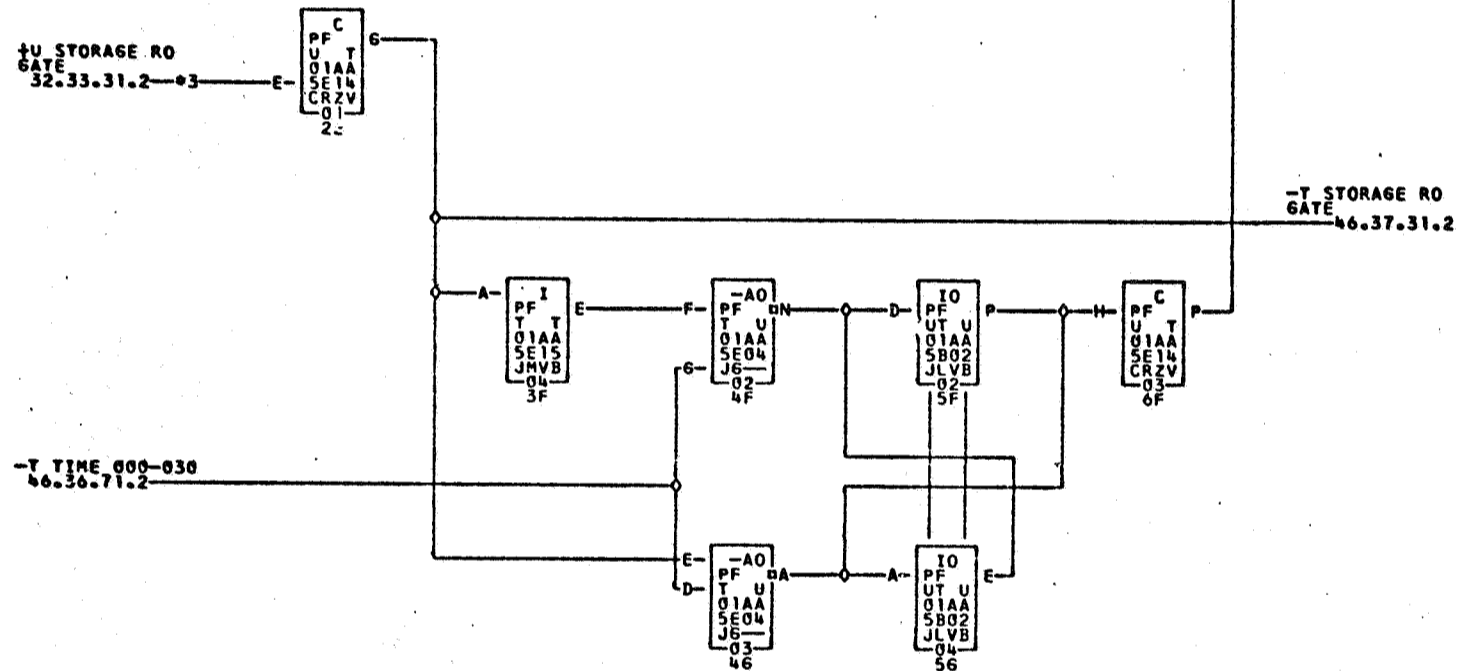

+U TIME 030-060
31.12.51.2

-T WO TIME 060
-090
46-36.31.81.2

-T TIME 030-060
46.37.31.2
-T CLOCK GATE
46.37.31.2

+U STORAGE RO
GATE
32.33.31.2

-T STORAGE RO
GATE
46.37.31.2

-T TIME 000-030
46.36.71.2

- *1-01A5D25J
- *2-01A5D25H
- *3-01A5B26L
- *4-01A5D26A
- *5-01A5D26J
- *6-01A5D26H
- *7-01A5D26C
- *8-01A5D26B