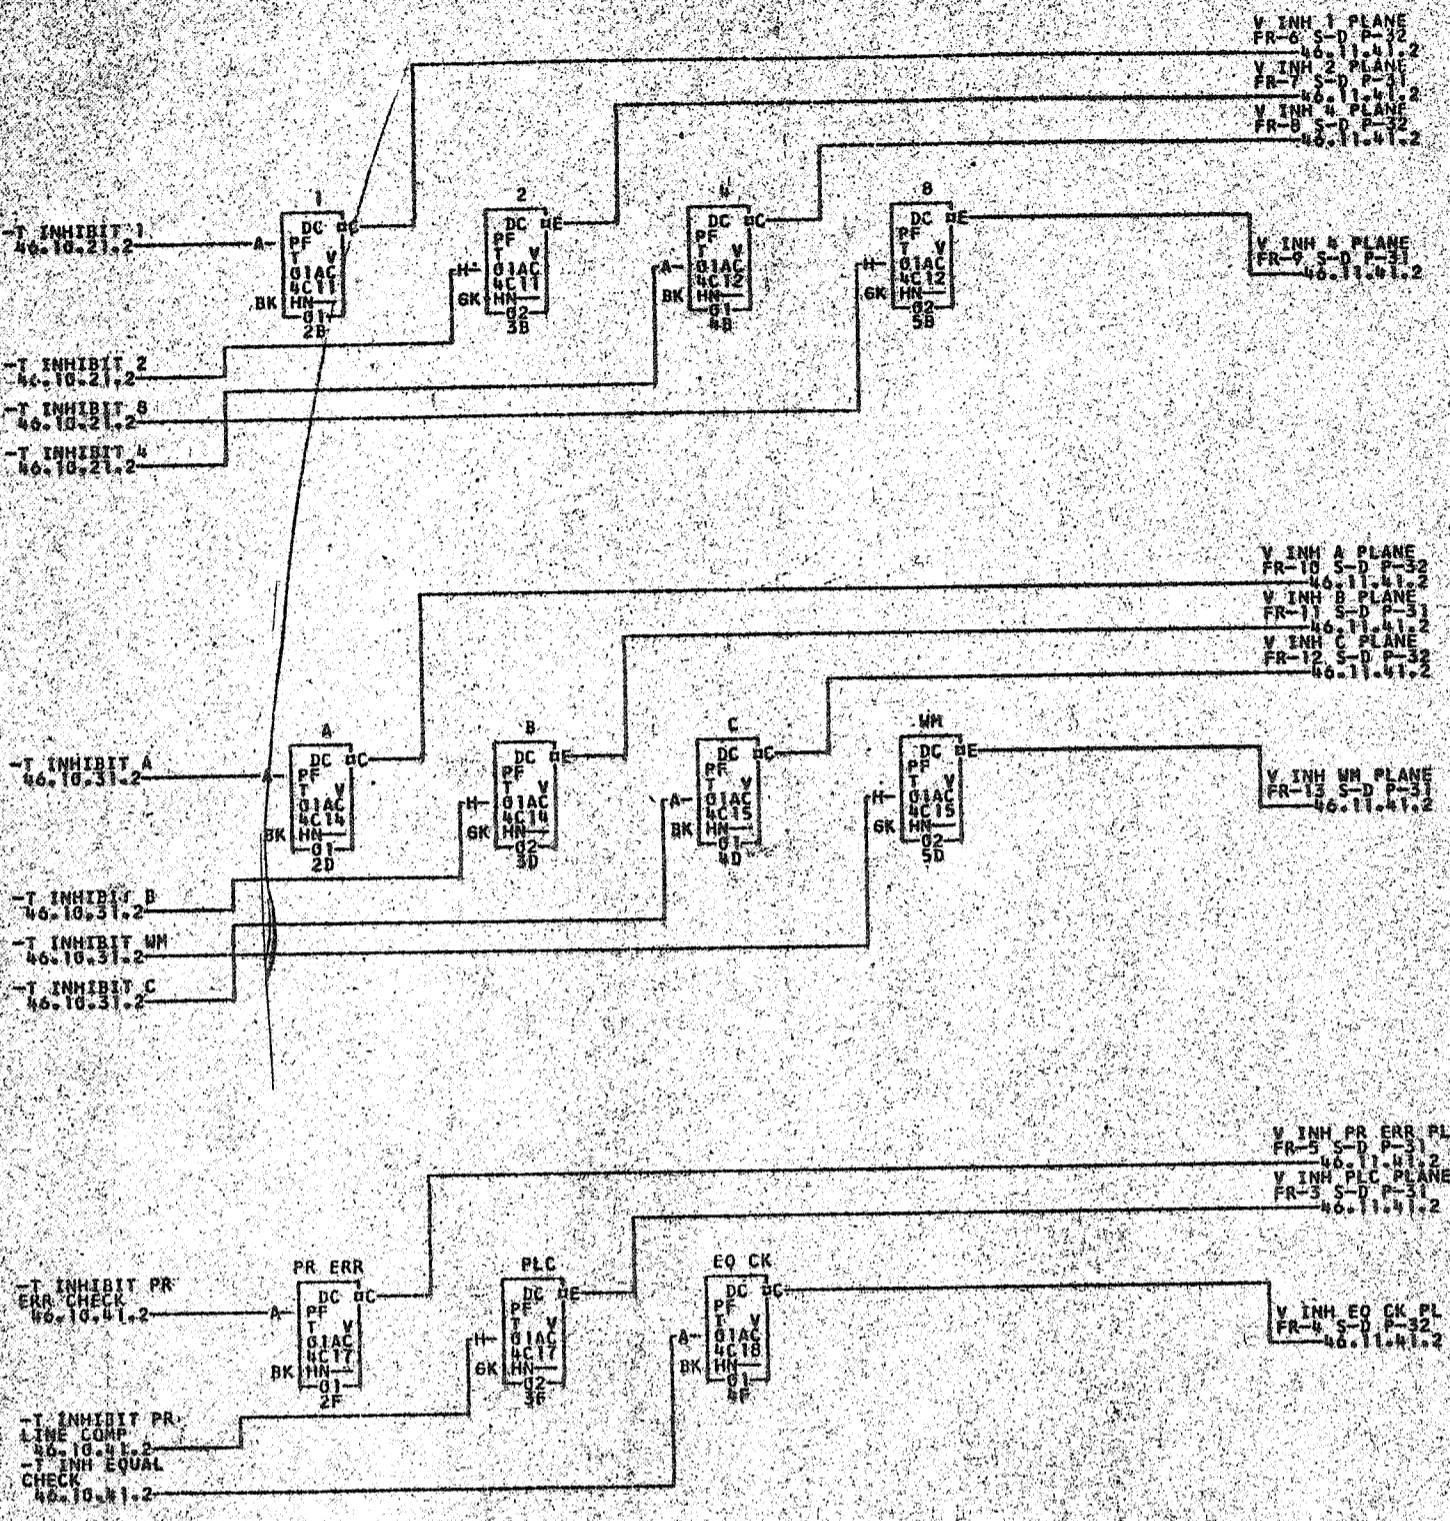

8482879

INHIBIT DRIVERS

1401 PF

46.10.51.2

TAG DATE

8.8.4.81
TA 315974

C 5.9.83
TA 1770A

FR MEANS FRAME S MEANS SIDE P MEANS PIN
 OR YEAR

REV	DATE	BY	DATE	BY	DATE	BY
1	8.8.4.81					
2	5.9.83					

482879